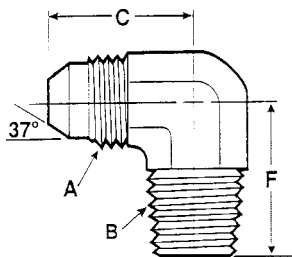

METRIC FITTINGS

HYDRAULICS

NPT FEMALE/BSPP MALE					ORDER INFORMATION	
A	B	C	HEX	REFERENCE	STOCK NUMBER	PRICE
3/8	3/8	1.46	7/8	9035-6-6	MA79885	12.37
1/2	1/2	1.77	1-1/8	9035-8-8	MA79900	15.78
3/4	3/4	1.85	1-3/8	9035-12-12	MA79925	21.11

NPT FEMALE/BSPT MALE					ORDER INFORMATION	
A	B	C	HEX	REFERENCE	STOCK NUMBER	PRICE
3/8	3/8	1.38	7/8	9042-6-6	MA80820	7.70
1/2	1/2	1.85	1-1/16	9042-8-8	MA80825	9.59
3/4	3/4	1.72	1-3/8	9042-12-12	MA80830	11.49

JIC MALE/BSPT MALE					ORDER INFORMATION	
A	B	C	HEX	REFERENCE	STOCK NUMBER	PRICE
9/16-18	1/4	1.21	5/8	9011-6-4	MA77385	3.30
9/16-18	3/8	1.29	3/4	9011-6-6	MA77390	5.20
9/16-18	1/2	1.46	7/8	9011-6-8	MA77395	4.99
3/4-16	1/2	1.59	15/16	9011-8-8	MA77410	6.03
1-1/16-12	3/4	1.93	1-1/8	9011-12-12	MA77445	8.48

JIC MALE/BSPT MALE 90° ELBOW					ORDER INFORMATION	
A	B	C	F	REFERENCE	STOCK NUMBER	PRICE
9/16-18	1/4	1.06	1.09	9063-6-4	MA82285	10.02
9/16-18	3/8	1.14	1.22	9063-6-6	MA82290	10.78
9/16-18	1/2	1.22	1.47	9063-6-8	MA82295	25.09
3/4-16	1/2	1.33	1.47	9063-8-8	MA82305	22.09
1-1/16-12	3/4	1.66	1.59	9063-12-12	MA82320	20.91