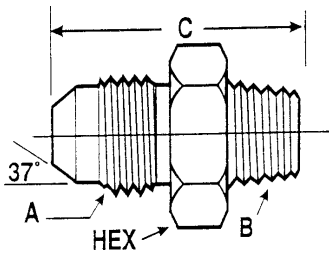

METRIC FITTINGS

HYDRAULICS

NPT FEMALE/BSPP MALE					ORDER INFORMATION	
A	B	C	HEX	REFERENCE	STOCK NUMBER	PRICE
3/8	3/8	1.46	7/8	9035-6-6	MA79885	12.37
1/2	1/2	1.77	1-1/8	9035-8-8	MA79900	15.78
3/4	3/4	1.85	1-3/8	9035-12-12	MA79925	21.11

NPT FEMALE/BSPT MALE					ORDER INFORMATION	
A	B	C	HEX	REFERENCE	STOCK NUMBER	PRICE
3/8	3/8	1.38	7/8	9042-6-6	MA80820	7.70
1/2	1/2	1.85	1-1/16	9042-8-8	MA80825	9.59
3/4	3/4	1.72	1-3/8	9042-12-12	MA80830	11.49

JIC MALE/BSPT MALE					ORDER INFORMATION	
A	B	C	HEX	REFERENCE	STOCK NUMBER	PRICE
9/16-18	1/4	1.21	5/8	9011-6-4	MA77385	3.30
9/16-18	3/8	1.29	3/4	9011-6-6	MA77390	5.20
9/16-18	1/2	1.46	7/8	9011-6-8	MA77395	4.99
3/4-16	1/2	1.59	15/16	9011-8-8	MA77410	6.03
1-1/16-12	3/4	1.93	1-1/8	9011-12-12	MA77445	8.48

JIC MALE/BSPT MALE 90° ELBOW					ORDER INFORMATION	
A	B	C	F	REFERENCE	STOCK NUMBER	PRICE
9/16-18	1/4	1.06	1.09	9063-6-4	MA82285	10.02
9/16-18	3/8	1.14	1.22	9063-6-6	MA82290	10.78
9/16-18	1/2	1.22	1.47	9063-6-8	MA82295	25.09
3/4-16	1/2	1.33	1.47	9063-8-8	MA82305	22.09
1-1/16-12	3/4	1.66	1.59	9063-12-12	MA82320	20.91