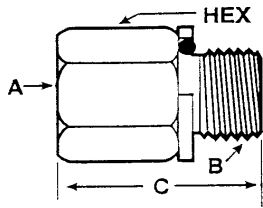

METRIC FITTINGS

HYDRAULICS

NPT FEMALE/BSPP MALE					ORDER INFORMATION	
A	B	C	HEX	REFERENCE	STOCK NUMBER	PRICE
3/8	3/8	1.46	7/8	9035-6-6	MA79885	12.37
1/2	1/2	1.77	1-1/8	9035-8-8	MA79900	15.78
3/4	3/4	1.85	1-3/8	9035-12-12	MA79925	21.11

NPT FEMALE/BSPT MALE					ORDER INFORMATION	
A	B	C	HEX	REFERENCE	STOCK NUMBER	PRICE
3/8	3/8	1.38	7/8	9042-6-6	MA80820	7.70
1/2	1/2	1.85	1-1/16	9042-8-8	MA80825	9.59
3/4	3/4	1.72	1-3/8	9042-12-12	MA80830	11.49

JIC MALE/BSPT MALE					ORDER INFORMATION	
A	B	C	HEX	REFERENCE	STOCK NUMBER	PRICE
9/16-18	1/4	1.21	5/8	9011-6-4	MA77385	3.30
9/16-18	3/8	1.29	3/4	9011-6-6	MA77390	5.20
9/16-18	1/2	1.46	7/8	9011-6-8	MA77395	4.99
3/4-16	1/2	1.59	15/16	9011-8-8	MA77410	6.03
1-1/16-12	3/4	1.93	1-1/8	9011-12-12	MA77445	8.48