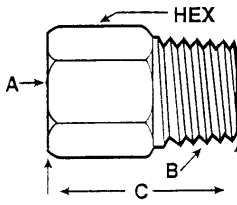

METRIC FITTINGS

HYDRAULICS

NPT FEMALE/BSPP MALE					ORDER INFORMATION	
A	B	C	HEX	REFERENCE	STOCK NUMBER	PRICE
3/8	3/8	1.46	7/8	9035-6-6	MA79885	12.37
1/2	1/2	1.77	1-1/8	9035-8-8	MA79900	15.78
3/4	3/4	1.85	1-3/8	9035-12-12	MA79925	21.11

NPT FEMALE/BSPT MALE					ORDER INFORMATION	
A	B	C	HEX	REFERENCE	STOCK NUMBER	PRICE
3/8	3/8	1.38	7/8	9042-6-6	MA80820	7.70
1/2	1/2	1.85	1-1/16	9042-8-8	MA80825	9.59
3/4	3/4	1.72	1-3/8	9042-12-12	MA80830	11.49

JIC MALE/BSPT MALE					ORDER INFORMATION	
A	B	C	HEX	REFERENCE	STOCK NUMBER	PRICE
9/16-18	1/4	1.21	5/8	9011-6-4	MA77385	3.30
9/16-18	3/8	1.29	3/4	9011-6-6	MA77390	5.20
9/16-18	1/2	1.46	7/8	9011-6-8	MA77395	4.99
3/4-16	1/2	1.59	15/16	9011-8-8	MA77410	6.03
1-1/16-12	3/4	1.93	1-1/8	9011-12-12	MA77445	8.48