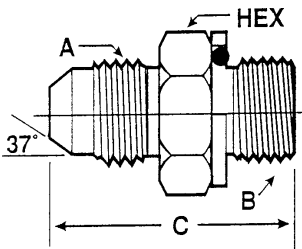

METRIC FITTINGS

HYDRAULICS

NPT FEMALE/BSPP MALE					ORDER INFORMATION	
A	B	C	HEX	REFERENCE	STOCK NUMBER	PRICE
3/8	3/8	1.46	7/8	9035-6-6	MA79885	12.37
1/2	1/2	1.77	1-1/8	9035-8-8	MA79900	15.78
3/4	3/4	1.85	1-3/8	9035-12-12	MA79925	21.11

NPT FEMALE/BSPT MALE					ORDER INFORMATION	
A	B	C	HEX	REFERENCE	STOCK NUMBER	PRICE
3/8	3/8	1.38	7/8	9042-6-6	MA80820	7.70
1/2	1/2	1.85	1-1/16	9042-8-8	MA80825	9.59
3/4	3/4	1.72	1-3/8	9042-12-12	MA80830	11.49

JIC MALE/BSPT MALE					ORDER INFORMATION	
A	B	C	HEX	REFERENCE	STOCK NUMBER	PRICE
9/16-18	1/4	1.21	5/8	9011-6-4	MA77385	3.30
9/16-18	3/8	1.29	3/4	9011-6-6	MA77390	5.20
9/16-18	1/2	1.46	7/8	9011-6-8	MA77395	4.99
3/4-16	1/2	1.59	15/16	9011-8-8	MA77410	6.03
1-1/16-12	3/4	1.93	1-1/8	9011-12-12	MA77445	8.48

JIC MALE/BSPT MALE 90° ELBOW					ORDER INFORMATION	
A	B	C	F	REFERENCE	STOCK NUMBER	PRICE
9/16-18	1/4	1.06	1.09	9063-6-4	MA82285	10.02
9/16-18	3/8	1.14	1.22	9063-6-6	MA82290	10.78
9/16-18	1/2	1.22	1.47	9063-6-8	MA82295	25.09
3/4-16	1/2	1.33	1.47	9063-8-8	MA82305	22.09
1-1/16-12	3/4	1.66	1.59	9063-12-12	MA82320	20.91