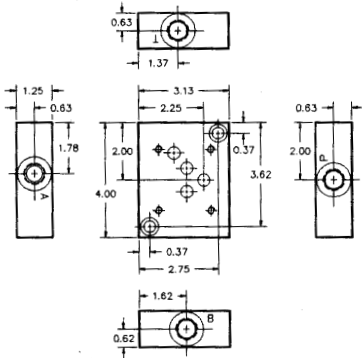

D03-STANDARD SINGLE SIDE PORTED SUBPLATE		ORDER INFORMATION	
SIZE	REFERENCE	STOCK NUMBER	PRICE
3/8" NPT	AD03SPS6P	GP03000	31.00

D03- Standard dual side ported subplates

- Two 0.25- 20 x 1.50 long socket head cap screws are furnished
- Pressure and tank connections may be brought in either the side or back. Two plugs are furnished to block unused ports.
- The back- located pressure and tank ports are machined to allow plugs to be installed flush.
- Pressure rating: 3000 psi.

D03 - STANDARD DUAL SIDE PORTED SUBPLATE		ORDER INFORMATION	
SIZE	REFERENCE	STOCK NUMBER	PRICE
3/8" NPT	AD03SPSB6P	GP03100	47.00

D05- Standard single side ported subplates

- Pressure rating: 3000 psi.
- Two 0.38 - 16 X 1.25 long socket head cap screws are furnished.

D05-STANDARD SINGLE SIDE PORTED SUBPLATE		ORDER INFORMATION	
SIZE	REFERENCE	STOCK NUMBER	PRICE
1/2" NPT	AD05SPS8P	GP04000	48.00

D05- Standard dual side ported subplates

- Two 0.38- 16 x 1.50 long socket head cap screws are furnished
- Pressure and tank connections may be brought in either the side or back. Two plugs are furnished to block unused ports.
- The back- located pressure and tank ports are machined to allow plugs to be installed flush.
- Pressure rating: 3000 psi.

D05-STANDARD DUAL SIDE PORTED SUBPLATE		ORDER INFORMATION	
SIZE	REFERENCE	STOCK NUMBER	PRICE
1/2" NPT	AD05SPSB8P	GP04100	59.00

GRAND RAPIDS

TOLL FREE 1-800-968-0188
PHONE: (616) 949-8844
FAX: (616) 949-6598