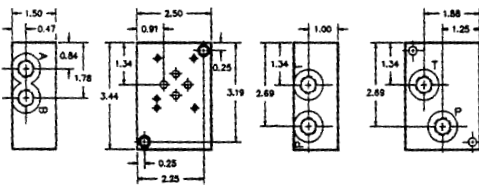

DAMAN
PRODUCTS COMPANY

D03- Standard single side ported subplates

- Vickers/ Denison/ Others
- Pressure rating: 3000 psi (5000 psi also available. Consult GLH salesperson.)
- Two 0.25- 20 x 0.88 long socket head cap screws are furnished.

D03-STANDARD SINGLE SIDE PORTED SUBPLATE		ORDER INFORMATION	
SIZE	REFERENCE	STOCK NUMBER	PRICE
3/8" NPT	AD03SPS6P	GP03000	31.00

D03- Standard dual side ported subplates

- Two 0.25- 20 x 1.50 long socket head cap screws are furnished
- Pressure and tank connections may be brought in either the side or back. Two plugs are furnished to block unused ports.
- The back- located pressure and tank ports are machined to allow plugs to be installed flush.
- Pressure rating: 3000 psi.

D03 - STANDARD DUAL SIDE PORTED SUBPLATE		ORDER INFORMATION	
SIZE	REFERENCE	STOCK NUMBER	PRICE
3/8" NPT	AD03SPSB6P	GP03100	47.00

D05- Standard single side ported subplates

- Pressure rating: 3000 psi.
- Two 0.38 - 16 X 1.25 long socket head cap screws are furnished.

D05-STANDARD SINGLE SIDE PORTED SUBPLATE		ORDER INFORMATION	
SIZE	REFERENCE	STOCK NUMBER	PRICE
1/2" NPT	AD05SPS8P	GP04000	48.00

D05- Standard dual side ported subplates

- Two 0.38- 16 x 1.50 long socket head cap screws are furnished
- Pressure and tank connections may be brought in either the side or back. Two plugs are furnished to block unused ports.
- The back- located pressure and tank ports are machined to allow plugs to be installed flush.
- Pressure rating: 3000 psi.