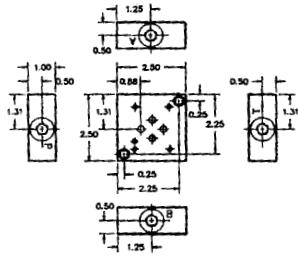

DAMAN
PRODUCTS COMPANY

D03- Standard single side ported subplates

- Vickers/ Denison/ Others
- Pressure rating: 3000 psi (5000 psi also available. Consult GLH salesperson.)
- Two 0.25- 20 x 0.88 long socket head cap screws are furnished.

D03-STANDARD SINGLE SIDE PORTED SUBPLATE		ORDER INFORMATION	
SIZE	REFERENCE	STOCK NUMBER	PRICE
3/8" NPT	AD03SPS6P	GP03000	31.00

D03- Standard dual side ported subplates

- Two 0.25- 20 x 1.50 long socket head cap screws are furnished
- Pressure and tank connections may be brought in either the side or back. Two plugs are furnished to block unused ports.
- The back- located pressure and tank ports are machined to allow plugs to be installed flush.
- Pressure rating: 3000 psi.

D03 - STANDARD DUAL SIDE PORTED SUBPLATE		ORDER INFORMATION	
SIZE	REFERENCE	STOCK NUMBER	PRICE
3/8" NPT	AD03SPSB6P	GP03100	47.00

D05- Standard single side ported subplates

- Pressure rating: 3000 psi.
- Two 0.38 - 16 X 1.25 long socket head cap screws are furnished.

D05-STANDARD SINGLE SIDE PORTED SUBPLATE		ORDER INFORMATION	
SIZE	REFERENCE	STOCK NUMBER	PRICE
1/2" NPT	AD05SPS8P	GP04000	48.00

D05- Standard dual side ported subplates

- Two 0.38- 16 x 1.50 long socket head cap screws are furnished
- Pressure and tank connections may be brought in either the side or back. Two plugs are furnished to block unused ports.
- The back- located pressure and tank ports are machined to allow plugs to be installed flush.
- Pressure rating: 3000 psi.