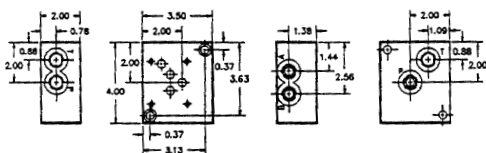

D03-STANDARD SINGLE SIDE PORTED SUBPLATE		ORDER INFORMATION	
SIZE	REFERENCE	STOCK NUMBER	PRICE
3/8" NPT	AD03SPS6P	GP03000	31.00

D03- Standard dual side ported subplates

- Two 0.25- 20 x 1.50 long socket head cap screws are furnished
- Pressure and tank connections may be brought in either the side or back. Two plugs are furnished to block unused ports.
- The back- located pressure and tank ports are machined to allow plugs to be installed flush.
- Pressure rating: 3000 psi.

D03 - STANDARD DUAL SIDE PORTED SUBPLATE		ORDER INFORMATION	
SIZE	REFERENCE	STOCK NUMBER	PRICE
3/8" NPT	AD03SPSB6P	GP03100	47.00

D05- Standard single side ported subplates

- Pressure rating: 3000 psi.
- Two 0.38 - 16 X 1.25 long socket head cap screws are furnished.

D05-STANDARD SINGLE SIDE PORTED SUBPLATE		ORDER INFORMATION	
SIZE	REFERENCE	STOCK NUMBER	PRICE
1/2" NPT	AD05SPS8P	GP04000	48.00

D05- Standard dual side ported subplates

- Two 0.38- 16 x 1.50 long socket head cap screws are furnished
- Pressure and tank connections may be brought in either the side or back. Two plugs are furnished to block unused ports.
- The back- located pressure and tank ports are machined to allow plugs to be installed flush.
- Pressure rating: 3000 psi.

D05-STANDARD DUAL SIDE PORTED SUBPLATE		ORDER INFORMATION	
SIZE	REFERENCE	STOCK NUMBER	PRICE
1/2" NPT	AD05SPSB8P	GP04100	59.00

GRAND RAPIDS

TOLL FREE 1-800-968-0188
PHONE: (616) 949-8844
FAX: (616) 949-6598