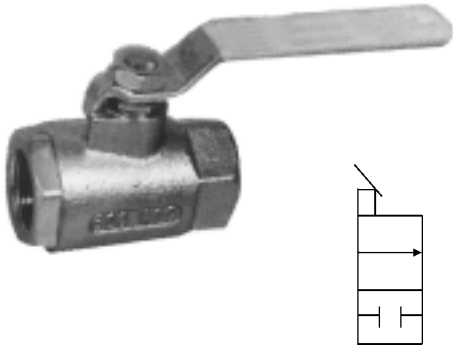

# BALL VALVES - LOW PRESSURE

HYDRAULICS

- BRONZE BODY
- SAFETY BLOW-OUT-PROOF STEM
- 600 PSI WORKING PRESSURE

BALL VALVE			ORDER INFORMATION	
PORT SIZE	PSI	REFERENCE	STOCK NUMBER	PRICE
1/4	600	943-200	3L00800	8.65
3/8	600	943-201	3L00805	8.65
1/2	600	943-202	3L00810	8.65
3/4	600	943-203	3L00815	13.16
1	600	943-204	3L00820	20.38
1 - 1/4	600	943-205	3L00825	31.91
1 - 1/2	600	943-206	3L00830	47.18
2	600	943-207	3L00835	69.19
2 - 1/2	600	942-208	3L00840	151.79
3	600	942-209	3L00845	233.40
4	600	942-210	3L00850	381.63

# BALL VALVES - MEDIUM PRESSURE

HYDRAULICS

- CARBON STEEL BODY
- 2000 PSI WORKING PRESSURE

BALL VALVE		ORDER INFORMATION	
PORT SIZE	PSI	STOCK NUMBER	PRICE
1/4"	2000	BV00400	17.39
3/8"	2000	BV00405	17.39
1/2"	2000	BV00410	20.80
1"	2000	BV00420	40.44

# BALL VALVES - HIGH PRESSURE

HYDRAULICS

- RUGGED CARBON STEEL BODY
- Up to 7000 PSI

HIGH PRESSURE BALL VALVE			ORDER INFORMATION	
PORT SIZE	PSI	REFERENCE	STOCK NUMBER	PRICE
1/4	7250	GE2-14-NPT	3L00900	48.17
3/8	7250	GE2-38-NPT	3L00905	42.86
1/2	7250	GE2-12-NPT	3L00910	47.86
3/4	5800	GE2-34-NPT	3L00915	101.07
1	5000	GE2-1-NPT	3L00920	112.86
1 - 1/4 *	5000	GE2-114R-NPT	3L00925	128.57
1 - 1/2	5000	GB2-112-NPT	3L00930	380.00