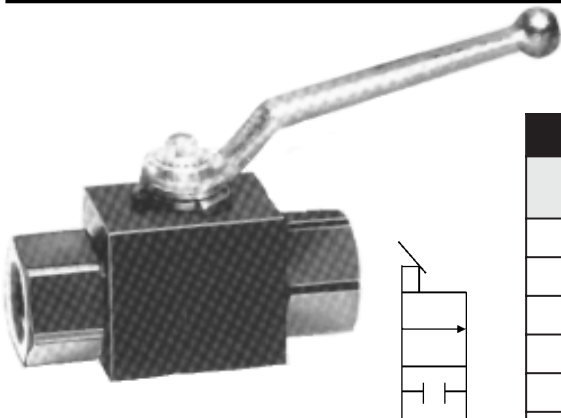

# BALL VALVES - LOW PRESSURE

HYDRAULICS

- BRONZE BODY
- SAFETY BLOW-OUT-PROOF STEM
- 600 PSI WORKING PRESSURE

BALL VALVE			ORDER INFORMATION	
PORT SIZE	PSI	REFERENCE	STOCK NUMBER	PRICE
1/4	600	943-200	3L00800	8.65
3/8	600	943-201	3L00805	8.65
1/2	600	943-202	3L00810	8.65
3/4	600	943-203	3L00815	13.16
1	600	943-204	3L00820	20.38
1 - 1/4	600	943-205	3L00825	31.91
1 - 1/2	600	943-206	3L00830	47.18
2	600	943-207	3L00835	69.19
2 - 1/2	600	942-208	3L00840	151.79
3	600	942-209	3L00845	233.40
4	600	942-210	3L00850	381.63

# BALL VALVES - MEDIUM PRESSURE

HYDRAULICS

- CARBON STEEL BODY
- 2000 PSI WORKING PRESSURE

BALL VALVE		ORDER INFORMATION	
PORT SIZE	PSI	STOCK NUMBER	PRICE
1/4"	2000	BV00400	17.39
3/8"	2000	BV00405	17.39
1/2"	2000	BV00410	20.80
1"	2000	BV00420	40.44

# BALL VALVES - HIGH PRESSURE

HYDRAULICS

- RUGGED CARBON STEEL BODY
- Up to 7000 PSI

HIGH PRESSURE BALL VALVE			ORDER INFORMATION	
PORT SIZE	PSI	REFERENCE	STOCK NUMBER	PRICE
1/4	7250	GE2-14-NPT	3L00900	48.17
3/8	7250	GE2-38-NPT	3L00905	42.86
1/2	7250	GE2-12-NPT	3L00910	47.86
3/4	5800	GE2-34-NPT	3L00915	101.07
1	5000	GE2-1-NPT	3L00920	112.86
1 - 1/4 *	5000	GE2-114R-NPT	3L00925	128.57
1 - 1/2	5000	GB2-112-NPT	3L00930	380.00