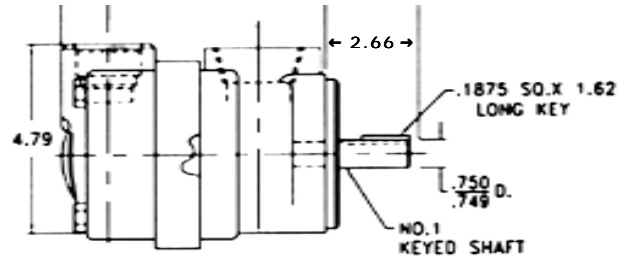

Every pump is 100% tested before shipment, has double shaft seals for maximum internal protection and comes flange ported.

DOUBLE VANE PUMP w/VITON SEALS							ORDER INFORMATION	
GPM @ 1800 RP SHAFT END	GPM @ 1800 RP COVER END	MAX PSI	SHAFT SIZE	MOUNTING FLANGE	VICKERS CROSS REF.	REFERENCE	STOCK NUMBER	PRICE
28.8	17.4	2500	7/8"W 3/16" KEY	SAE-B 2 BOLT	2520V21A141	IFP2520V21121R	1L00425	1,762.00
51.2	17.4	2500	1-1/4"W 5/16" KEY	SAE-C 2 BOLT	3520V38A141	IFP3520V38121R	1L00430	2,317.00
40.8	18.6	2500	1-1/4"W 5/16" KEY	SAE-C 2 BOLT	3525V30A141	IFP3525V30141R	1L00435	2,435.00
51.2	27.5	2500	1-1/4"W 5/16" KEY	SAE-C 2 BOLT	3525V38A211	IFP3525V38211R	1L00440	2,435.00
67	17.4	2500	1-1/4"W 5/16" KEY	SAE-C 2 BOLT	4520V60A141	IFP4520V60121R	1L00445	2,707.00
67	27.5	2500	1-1/4"W 5/16" KEY	SAE-C 2 BOLT	4525V60A211	IFP4525V60211R	1L00450	2,989.00
67	51.2	2500	1-1/4"W 5/16" KEY	SAE-C 2 BOLT	4535V60A381	IFP4535V60381R	1L00455	3,258.00

KALKASKA

TOLL FREE 1-800-355-4338
PHONE: (616) 258-4338
FAX: (616) 258-2696

HIGH PERFORMANCE 2500 PSI VANE PUMP

V10

Weight: 10 - 15 lbs.
Pressure: 1/2" NPT
Suction: 1" NPT

V20

Weight: 16 - 18 lbs.
Pressure: 3/4" NPT
Suction: 1-1/4" NPT