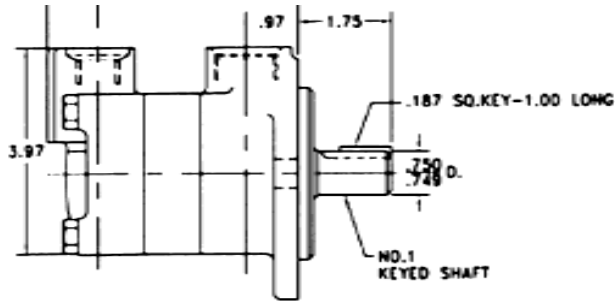

Every pump is 100% tested before shipment, has double shaft seals for maximum internal protection and comes flange ported.

DOUBLE VANE PUMP w/VITON SEALS							ORDER INFORMATION	
GPM @ 1800 RP SHAFT END	GPM @ 1800 RP COVER END	MAX PSI	SHAFT SIZE	MOUNTING FLANGE	VICKERS CROSS REF.	REFERENCE	STOCK NUMBER	PRICE
28.8	17.4	2500	7/8"W 3/16" KEY	SAE-B 2 BOLT	2520V21A141	IFP2520V21121R	1L00425	1,762.00
51.2	17.4	2500	1-1/4"W 5/16" KEY	SAE-C 2 BOLT	3520V38A141	IFP3520V38121R	1L00430	2,317.00
40.8	18.6	2500	1-1/4"W 5/16" KEY	SAE-C 2 BOLT	3525V30A141	IFP3525V30141R	1L00435	2,435.00
51.2	27.5	2500	1-1/4"W 5/16" KEY	SAE-C 2 BOLT	3525V38A211	IFP3525V38211R	1L00440	2,435.00
67	17.4	2500	1-1/4"W 5/16" KEY	SAE-C 2 BOLT	4520V60A141	IFP4520V60121R	1L00445	2,707.00
67	27.5	2500	1-1/4"W 5/16" KEY	SAE-C 2 BOLT	4525V60A211	IFP4525V60211R	1L00450	2,989.00
67	51.2	2500	1-1/4"W 5/16" KEY	SAE-C 2 BOLT	4535V60A381	IFP4535V60381R	1L00455	3,258.00

KALKASKA

TOLL FREE 1-800-355-4338
PHONE: (616) 258-4338
FAX: (616) 258-2696

HIGH PERFORMANCE 2500 PSI VANE PUMP

V10

Weight: 10 - 15 lbs.
Pressure: 1/2" NPT
Suction: 1" NPT

V20

Weight: 16 - 18 lbs.
Pressure: 3/4" NPT
Suction: 1-1/4" NPT

PARTS AND MOUNTING INTERCHANGEABLE WITH VICKERS

V
1
0

VANE PUMPS V-10						ORDER INFORMATION	
GPM @ 1200 RPM & 100 PSI	GPM @ 1800 RPM	MAXIMUM PSI	MOUNTING FLANGE	SHAFT DIAMETER X KEY	REFERENCE	STOCK NUMBER	PRICE
1	1.55	2500	SAE A 2 BOLT	3/4 x 3/16	V10-1P1-1C11	1L00600	408.00
2	3.12	2500	SAE A 2 BOLT	3/4 x 3/16	V10-1P2-1C11	1L00610	408.00
3	4.67	2500	SAE A 2 BOLT	3/4 x 3/16	V10-1P3-1C11	1L00620	408.00
4	6.23	2500	SAE A 2 BOLT	3/4 x 3/16	V10-1P4-1C11	1L00630	408.00
5	7.80	2500	SAE A 2 BOLT	3/4 x 3/16	V10-1P5-1C11	1L00640	408.00
6	9.27	2500	SAE A 2 BOLT	3/4 x 3/16	V10-1P6-1C11	1L00650	408.00
7	10.83	2500	SAE A 2 BOLT	3/4 x 3/16	V10-1P7-1C11	1L00660	408.00