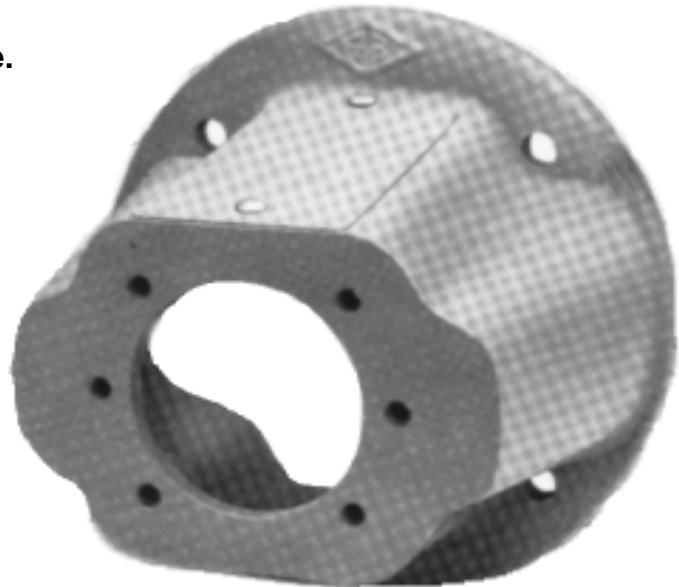

All pump/motor adapters are NOT alike.

Reuland

To determine the pump/motor adapter that is right for you, figure out 1, 2 & 3 (directions below) then match your figures with the identical figures on the pump/motor adapter description table.

DIRECTIONS

1. Determine pump mounting flange type _____
2. Determine motor frame type _____
3. (a) Determine pump shaft length including pilot _____
 (b) Add motor shaft length + _____
 (c) Add spider dimension from Reuland Chart on page 49 or 1/16" if using a coupling with a thru hole + _____
 (D) Now, add a, b, c (above) together. Your pump/motor adapter bracket must have a face to face length equal to or greater than the total _____

PUMP/MOTOR ADAPTER				ORDER INFORMATION	
1. PUMP FLANGE TYPE	2. MOTOR FRAME (NEMA)	3. FACE TO FACE LENGTH OF BRACKET	REFERENCE	STOCK NUMBER	PRICE
SAE-A 2-BOLT	56C, 143-145TC	4.25"	145-42-2A	PM01300	38.00
USA4F17 4-BOLT	56C, 143-145TC	4.25"	145-42-4F	PM01315	38.00
SAE-A 2-BOLT	182-256TC	4.75"	256-47-2A	PM01375	57.50
SAE-A 2-BOLT	182-256TC	5.81"	256-58-2A	PM01400	57.50
SAE-B 2-BOLT	182-256TC	5.81"	256-58-2B	PM01415	57.50
SAE-A 2-BOLT	182-256TC	5.00"	256-50-2A	PM01450	57.50
SAE-A 2-BOLT	182-256TC	5.25"	256-52-2A	PM01465	57.50
SAE-B 2-BOLT	182-256TC	5.25"	256-52-2B	PM01470	57.50
SAE-C 2-BOLT	182-256TC	6.00"	256-60-2C	PM01490	78.00
SAE-A 2-BOLT	182-256TC	6.81"	256-68-2A	PM01500	64.00
SAE-B 2-BOLT	182-256TC	6.81"	256-68-2B	PM01515	64.00
SAE-C 2-BOLT	182-256TC	7.00"	256-70-2C	PM01530	83.00
SAE-B 2-BOLT	284-286TC	6.88"	286-68-2B	PM01640	99.00
SAE-C 2-BOLT	284-286TC	6.88"	286-68-2C	PM01655	99.00
SAE-A 2-BOLT	284-286TC	7.50"	286-75-2A	PM01670	112.00
SAE-B 2-BOLT	284-286TC	7.50"	286-75-2B	PM01675	112.00
SAE-C 2-BOLT	284-286TC	7.50"	286-75-2C	PM01680	112.00
SAE-A 2-BOLT	284-286TC	8.69"	286-86-2A	PM01700	117.00