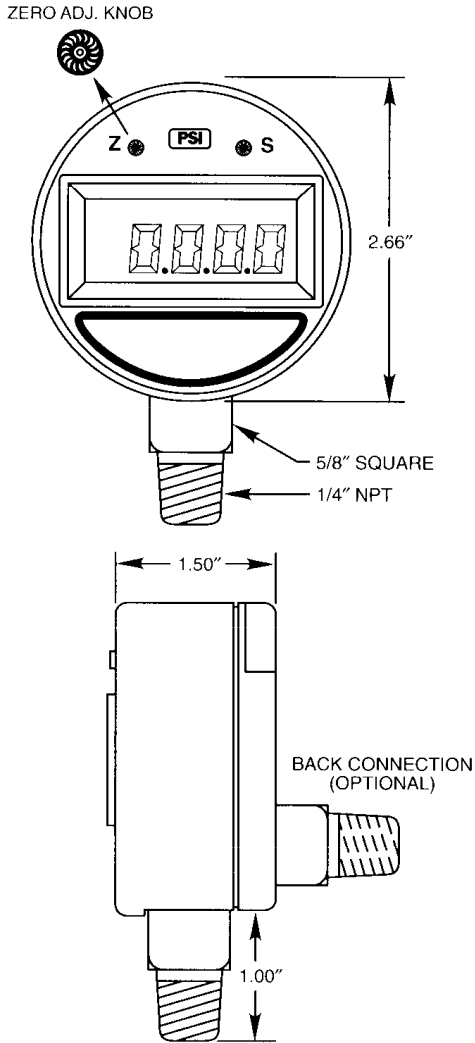

DIGITAL PRESSURE GAUGES

HYDRAULICS

PRESSURE RANGES: **0-20,000 PSI**
 BURST PRESSURE: 10x full scale or 20,000 PSI
 ACCURACY: 0.25%

- NEEDS NO SHUT OFF VALVE OR SNUBBER
- 10,000,000 CYCLES
- ON-OFF FEATURE
- OFFERS FULL 4 DIGIT DISPLAY

Options:

- Metric units available
- Rear-facing pressure connection
- Peak-Hold or Valley-Hold
- Analog Output (0-2 VDC Output)
- Zero Adjust Knob
- 4-20 mA Output (Loop Powered)
- 1-5 VDC Output (External Power)
- RS232 Output

Contact our customer service representative for gauges, pressure transducers and other options.

DIGITAL GAUGE					ORDER INFORMATION	
PSI RANGE	PORT SIZE	FACE SIZE	MOUNT STYLE	REFERENCE	STOCK NUMBER	PRICE
0-300	1/4"	2.66"	BOTTOM	PG-5000-300-G-4101	PS99900	390.00
0-5000	1/4"	2.66"	BOTTOM	PG-5000-5000-G-4101	PS00020	390.00
0-10000	1/4"	2.66"	BOTTOM	PG-5000-10000-G-4101	PS99900	390.00