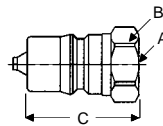

# QUICK DISCONNECT COUPLINGS

HYDRAULICS

COUPLER

NIPPLE

TO 11,000 PSI

| COUPLER          |      |      |      | ORDER INFORMATION |              |        |
|------------------|------|------|------|-------------------|--------------|--------|
| FEMALE PIPE SIZE | A    | B    | C    | REFERENCE         | STOCK NUMBER | PRICE  |
| 1/4"             | .88  | 1.02 | 1.65 | VHC4-4FV          | ST00899      | 9.74   |
| 3/8"             | 1.00 | 1.22 | 1.90 | VHC6-6FV          | ST00915      | 13.29  |
| 1/2"             | 1.19 | 1.41 | 2.09 | VHC8-8FV          | ST00935      | 16.15  |
| 3/4"             | 1.50 | 1.66 | 2.42 | VHC12-12FV        | ST00960      | 25.00  |
| 1"               | 1.88 | 2.03 | 2.67 | VHC16-16FV        | ST00988      | 38.84  |
| 1 1/4"           | 2.00 | 2.22 | 3.27 | VHC20-20F         | ST00990      | 92.04  |
| 1 1/2"           | 2.50 | 2.78 | 3.54 | VHC24-24F         | ST01005      | 127.27 |
| 2"               | 3.50 | 3.53 | 3.92 | VHC32-32F         | ST01015      | 242.01 |

| NIPPLE |      |      |      | ORDER INFORMATION |              |        |
|--------|------|------|------|-------------------|--------------|--------|
| SIZE   | A    | F    | J    | REFERENCE         | STOCK NUMBER | PRICE  |
| 1/4"   | .88  | 1.59 | .59  | VHN4-4FV          | ST01027      | 6.68   |
| 3/8"   | 1.00 | 1.84 | .72  | VHN6-6FV          | ST01040      | 8.32   |
| 1/2"   | 1.19 | 1.98 | .72  | VHN8-8FV          | ST01057      | 9.95   |
| 3/4"   | 1.50 | 2.29 | .89  | VHN12-12FV        | ST01075      | 14.92  |
| 1"     | 1.88 | 2.55 | .91  | VHN16-16FV        | ST01090      | 23.85  |
| 1 1/4" | 2.00 | 3.11 | .92  | VHN20-20F         | ST01100      | 74.74  |
| 1 1/2" | 2.50 | 3.41 | 1.09 | VHN24-24F         | ST01115      | 91.78  |
| 2"     | 3.50 | 3.72 | 1.35 | VHN32-32F         | ST01125      | 174.96 |