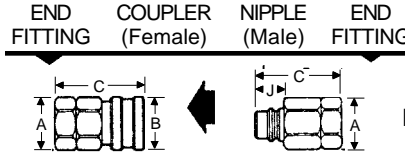

# QUICK DISCONNECT COUPLINGS

HYDRAULICS

COUPLER

NIPPLE

TO 11,000 PSI

| COUPLER          |      |      |      | ORDER INFORMATION |              |        |
|------------------|------|------|------|-------------------|--------------|--------|
| FEMALE PIPE SIZE | A    | B    | C    | REFERENCE         | STOCK NUMBER | PRICE  |
| 1/4"             | .88  | 1.02 | 1.65 | VHC4-4FV          | ST00899      | 9.74   |
| 3/8"             | 1.00 | 1.22 | 1.90 | VHC6-6FV          | ST00915      | 13.29  |
| 1/2"             | 1.19 | 1.41 | 2.09 | VHC8-8FV          | ST00935      | 16.15  |
| 3/4"             | 1.50 | 1.66 | 2.42 | VHC12-12FV        | ST00960      | 25.00  |
| 1"               | 1.88 | 2.03 | 2.67 | VHC16-16FV        | ST00988      | 38.84  |
| 1 1/4"           | 2.00 | 2.22 | 3.27 | VHC20-20F         | ST00990      | 92.04  |
| 1 1/2"           | 2.50 | 2.78 | 3.54 | VHC24-24F         | ST01005      | 127.27 |
| 2"               | 3.50 | 3.53 | 3.92 | VHC32-32F         | ST01015      | 242.01 |

| NIPPLE |      |      |      | ORDER INFORMATION |              |        |
|--------|------|------|------|-------------------|--------------|--------|
| SIZE   | A    | F    | J    | REFERENCE         | STOCK NUMBER | PRICE  |
| 1/4"   | .88  | 1.59 | .59  | VHN4-4FV          | ST01027      | 6.68   |
| 3/8"   | 1.00 | 1.84 | .72  | VHN6-6FV          | ST01040      | 8.32   |
| 1/2"   | 1.19 | 1.98 | .72  | VHN8-8FV          | ST01057      | 9.95   |
| 3/4"   | 1.50 | 2.29 | .89  | VHN12-12FV        | ST01075      | 14.92  |
| 1"     | 1.88 | 2.55 | .91  | VHN16-16FV        | ST01090      | 23.85  |
| 1 1/4" | 2.00 | 3.11 | .92  | VHN20-20F         | ST01100      | 74.74  |
| 1 1/2" | 2.50 | 3.41 | 1.09 | VHN24-24F         | ST01115      | 91.78  |
| 2"     | 3.50 | 3.72 | 1.35 | VHN32-32F         | ST01125      | 174.96 |