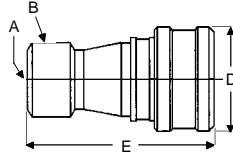

# QUICK DISCONNECT COUPLINGS

HYDRAULICS

COUPLER

NIPPLE

TO 11,000 PSI

| COUPLER          |      |      |      | ORDER INFORMATION |              |        |
|------------------|------|------|------|-------------------|--------------|--------|
| FEMALE PIPE SIZE | A    | B    | C    | REFERENCE         | STOCK NUMBER | PRICE  |
| 1/4"             | .88  | 1.02 | 1.65 | VHC4-4FV          | ST00899      | 9.74   |
| 3/8"             | 1.00 | 1.22 | 1.90 | VHC6-6FV          | ST00915      | 13.29  |
| 1/2"             | 1.19 | 1.41 | 2.09 | VHC8-8FV          | ST00935      | 16.15  |
| 3/4"             | 1.50 | 1.66 | 2.42 | VHC12-12FV        | ST00960      | 25.00  |
| 1"               | 1.88 | 2.03 | 2.67 | VHC16-16FV        | ST00988      | 38.84  |
| 1 1/4"           | 2.00 | 2.22 | 3.27 | VHC20-20F         | ST00990      | 92.04  |
| 1 1/2"           | 2.50 | 2.78 | 3.54 | VHC24-24F         | ST01005      | 127.27 |
| 2"               | 3.50 | 3.53 | 3.92 | VHC32-32F         | ST01015      | 242.01 |

| NIPPLE |      |      |      | ORDER INFORMATION |              |        |
|--------|------|------|------|-------------------|--------------|--------|
| SIZE   | A    | F    | J    | REFERENCE         | STOCK NUMBER | PRICE  |
| 1/4"   | .88  | 1.59 | .59  | VHN4-4FV          | ST01027      | 6.68   |
| 3/8"   | 1.00 | 1.84 | .72  | VHN6-6FV          | ST01040      | 8.32   |
| 1/2"   | 1.19 | 1.98 | .72  | VHN8-8FV          | ST01057      | 9.95   |
| 3/4"   | 1.50 | 2.29 | .89  | VHN12-12FV        | ST01075      | 14.92  |
| 1"     | 1.88 | 2.55 | .91  | VHN16-16FV        | ST01090      | 23.85  |
| 1 1/4" | 2.00 | 3.11 | .92  | VHN20-20F         | ST01100      | 74.74  |
| 1 1/2" | 2.50 | 3.41 | 1.09 | VHN24-24F         | ST01115      | 91.78  |
| 2"     | 3.50 | 3.72 | 1.35 | VHN32-32F         | ST01125      | 174.96 |