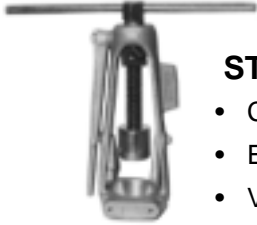

MAKE HOSE ASSEMBLIES ON THE JOB SITE

STOCK NO. SZ00300

- Convenient
- Economical
- Versatile
- Reliable
- Portable
- Rugged

SWAGING TOOL		ORDER INFORMATION	
FOR HOSE SIZES	REFERENCE	STOCK NUMBER	PRICE
1/8" TO 1"	4530-01002	SZ00300	312.00

NOTE: DIES & PUSHERS FOR SWAGING TOOL ARE IN-STOCK. JUST CALL CUSTOMER SERVICE

INSTALLATIONS - TUBING

SUPPORT SERVICES

GREAT LAKES HYDRAULICS:

BENDS TUBING, FLARES TUBING, FITS TUBING, AND WE'LL INSTALL TUBING!