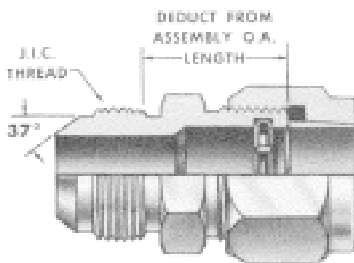

LENZ 100-F • STRAIGHT ADAPTER

LENZ "O-RING SEAL" TUBE END TO JIC THREAD

An exclusive Lenz Adapter Fitting, offering many unusual time-saving applications. Especially useful in making swivel hose end connections to tube outlets, utilizing the patented features of "O-Ring Seal" on the tube end.

STRAIGHT ADAPTER				ORDER INFORMATION	
TUBE O.D. (in.)	J.I.C. THREAD	OVERALL LENGTH	REFERENCE	STOCK NUMBER	PRICE
5/16	1/2-20	1-1/2	100-5-F5	LF00327	24.23
3/8	9/16-18	1-19/32	100-6-F6	LF00330	4.32
1/2	3/4-16	1-15/16	100-8-F8	LF00335	4.86
5/8	7/8-14	2-11/64	100-10-F10	LF00340	8.06
3/4	1 1/16-12	2-7/16	100-12-F12	LF00345	8.91
1	1 5/16-12	2-23/32	100-16-F16	LF00355	12.29
1 1/4	1 5/8-12	3	100-20-F20	LF00360	20.70

O-RING SEAL COMPONENTS & SAE STRAIGHT THREAD ADAPTERS

HYDRAULICS

175 • ANTI EXTRUSION TEFLON BACK UP WASHERS

In the exclusive, patented design of Lenz "O-Ring Seal" Tube Fittings, the Teflon Back-Up Washer prevents extrusion of the O-Ring and adds to the performance and service of the fittings.