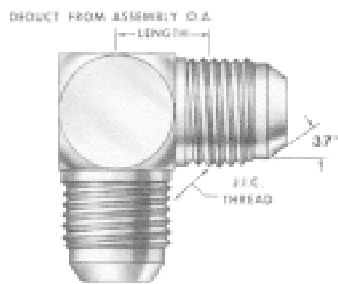

3505 UNION ELBOW ADAPTER Male Pipe to JIC Thread

UNION ELBOW ADAPTER				ORDER INFORMATION	
TUBE O.D.	JIC THREAD	DEDUCT FROM ASS'Y O.A. LENGTH	REFERENCE	STOCK NUMBER	PRICE
1/4	7/16-20	1/2	3505-4	LI02360	2.09
3/8	9/16-18	5/8	3505-6	LI02365	2.59
1/2	3/4-16	23/32	3505-8	LI02370	3.44
5/8	7/8-14	3/4	3505-10	LI02375	4.35
3/4	1-1/16-12	31/32	3505-12	LI02380	6.84
1	1-5/16-12	1-1/16	3505-16	LI02385	10.36
1-1/4	1-5/8-12	1-1/4	3505-20	LI02390	18.49