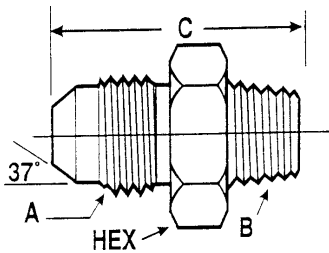

JIC MALE/BSPT MALE					ORDER INFORMATION	
A	B	C	HEX	REFERENCE	STOCK NUMBER	PRICE
9/16-18	1/4	1.21	5/8	9011-6-4	MA77385	3.30
9/16-18	3/8	1.29	3/4	9011-6-6	MA77390	5.20
9/16-18	1/2	1.46	7/8	9011-6-8	MA77395	4.99
3/4-16	1/2	1.59	15/16	9011-8-8	MA77410	6.03
1-1/16-12	3/4	1.93	1-1/8	9011-12-12	MA77445	8.48