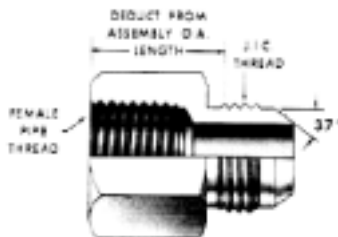

3255 FEMALE ADAPTER Female Pipe To J.I.C. Thread

FEMALE ADAPTER - FEMALE PIPE TO J.I.C. THREAD				ORDER INFORMATION	
FEMALE PIPE THREAD	TUBE O.D.	JIC THREAD	REFERENCE	STOCK NUMBER	PRICE
1/8	1/4	7/16-20	3255-4	LI01230	.84
1/4	1/4	7/16-20	3255-4-4	LI01235	1.22
1/4	5/16	1/2-20	3255-5-4	LI01237	1.94
1/4	3/8	9/16-18	3255-6	LI01240	1.17
3/8	3/8	9/16-18	3255-6-6	LI01245	1.62
3/8	1/2	3/4-16	3255-8	LI01250	1.47
1/2	1/2	3/4-16	3255-8-8	LI01255	1.47
1/2	5/8	3/8-14	3255-10	LI01260	2.85
3/4	3/4	1-1/16-12	3255-12	LI01265	4.25
1/2	3/4	1-1/16-12	3255-12-8	LI01267	5.82
3/4	7/8	1-3/16-12	3255-14	LI01270	5.64
1	1	1-5/16-12	3255-16	LI01275	6.39
3/4	1	1-5/16-12	3255-16-12	LI01277	6.39
1-1/4	1-1/4	1-5/8-12	3255-20	LI01280	13.86

GRAND RAPIDS

TOLL FREE 1-800-968-0188
PHONE: (616) 949-8844
FAX: (616) 949-6598

KALKASKA

TOLL FREE 1-800-355-4338
PHONE: (616) 258-4338
FAX: (616) 258-2696