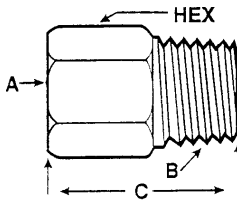

NPT FEMALE/BSPT MALE					ORDER INFORMATION	
A	B	C	HEX	REFERENCE	STOCK NUMBER	PRICE
3/8	3/8	1.38	7/8	9042-6-6	MA80820	7.70
1/2	1/2	1.85	1-1/16	9042-8-8	MA80825	9.59
3/4	3/4	1.72	1-3/8	9042-12-12	MA80830	11.49