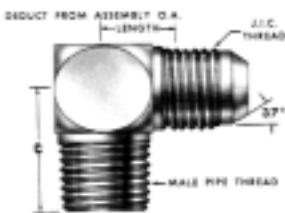

3405 MALE ELBOW ADAPTER Male Pipe to JIC Thread

90° MALE ELBOW ADAPTER					ORDER INFORMATION		
MALE PIPE THREAD	TUBE O.D.	JIC THREAD	C	DEDUCT FROM ASS'Y O.A. LENGTH	REFERENCE	STOCK NUMBER	PRICE
1/8	1/4	7/16-20	25/32	15/32	3405-4	LI01840	1.94
1/4	1/4	7/16-20	1-1/16	19/32	3405-4-4	LI01845	2.99
3/8	1/4	7/16-20	1-3/16	21/32	3405-4-6	LI01850	3.15
1/4	5/16	1/2-20	1-1/16	19/32	3405-5-4	LI01855	2.50
1/4	3/8	9/16-18	1-3/16	19/32	3405-6	LI01860	2.39
1/8	3/8	9/16-18	7/8	9/16	3405-6-2	LI01863	2.50
3/8	3/8	9/16-18	1-3/16	23/32	3405-6-6	LI01865	3.12
1/2	3/8	9/16-18	1-7/16	27/32	3405-6-8	LI01870	3.83
3/8	1/2	3/4-16	1-7/32	23/32	3405-8	LI01880	3.30
1/4	1/2	3/4-16	1-5/32	23/32	3405-8-4	LI01875	4.17
1/2	1/2	3/4-16	1-7/16	7/8	3405-8-8	LI01885	3.76
3/4	1/2	3/4-16	1-9/16	31/32	3405-8-12	LI01890	5.67
1/2	5/8	7/8-14	1-15/32	25/32	3405-10	LI01895	4.20
3/4	5/8	7/8-14	1-9/16	29/32	3405-10-12	LI01900	6.10
3/4	3/4	1-1/16-12	1-19/32	31/32	3405-12	LI01910	5.94
1/2	3/4	1-1/16-12	1-9/16	15/16	3405-12-8	LI01905	6.34
3/4	7/8	1-3/16-12	1-5/8	1-1/32	3405-14	LI01915	9.04
1	1	1-5/16-12	1-31/32	1-1/16	3405-16	LI01920	9.76
3/4	1	1-5/16-12	1-23/32	1-1/16	3405-16-12	LI01925	9.76
1-1/4	1-1/4	1-5/8-12	2-3/8	1-1/4	3405-20	LI01930	16.96
1-1/2	1-1/2	1-7/8-12	2-5/8	1-13/32	3405-24	LI01935	23.97
1-1/4	1-1/2	1-7/8-12	2-2/2	1-13/32	3405-24-20	LI01938	27.91
2	2	2-1/2-12	3	1-13/16	3405-32	LI01940	51.83

GRAND RAPIDS

TOLL FREE 1-800-968-0188
PHONE: (616) 949-8844
FAX: (616) 949-6598

KALKASKA

TOLL FREE 1-800-355-4338
PHONE: (616) 258-4338
FAX: (616) 258-2696