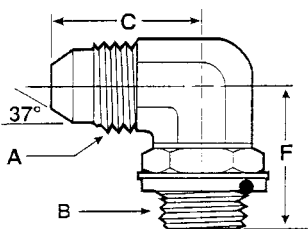

JIC MALE/BSPP MALE 90° ELBOW					ORDER INFORMATION	
A	B	C	F	REFERENCE	STOCK NUMBER	PRICE
9/16-18	3/8	1.14	1.45	9059-6-4	MA81853	14.85
9/16-18	1/2	1.22	1.70	9059-6-6	MA81860	28.60
3/4-16	3/8	1.25	1.45	9059-6-8	MA81865	15.09
3/4-16	3/4	1.42	1.94	9059-8-8	MA81880	39.88
1-1/16-12	3/4	1.66	1.94	9059-12-12	MA81910	28.20

GRAND RAPIDS
TOLL FREE 1-800-968-0188
PHONE: (616) 949-8844
FAX: (616) 949-6598

KALKASKA
TOLL FREE 1-800-355-4338
PHONE: (616) 258-4338
FAX: (616) 258-2696