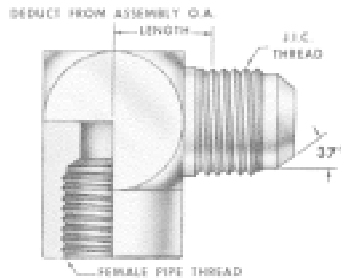

37° FLARE TUBE FITTINGS

HYDRAULICS

3455 FEMALE ELBOW ADAPTER Female Pipe to JIC Thread

FEMALE ELBOW ADAPTER					ORDER INFORMATION	
FEMALE PIPE THREAD	TUBE O.D.	JIC THREAD	DEDUCT FROM ASS'Y O.A. LENGTH	REFERENCE	STOCK NUMBER	PRICE
1/4	1/4	7/16-20	3/4	3455-4-4	LI02210	3.02
1/4	3/8	9/16-18	25/32	3455-6-4	LI02215	2.93
3/8	3/8	9/16-18	27/32	3455-6-6	LI02220	3.71
3/8	1/2	3/4-16	7/8	3455-8-6	LI02225	4.01
1/2	1/2	3/4-16	7/8	3455-8-8	LI02230	5.34
3/4	3/4	1-1/16-12	1-7/32	3455-12-12	LI02240	9.06
1	1	1-5/16-12	1-13/32	3455-16	LI02250	14.04