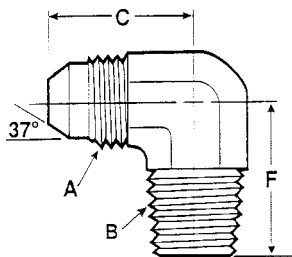

JIC MALE/BSPT MALE 90° ELBOW					ORDER INFORMATION	
A	B	C	F	REFERENCE	STOCK NUMBER	PRICE
9/16-18	1/4	1.06	1.09	9063-6-4	MA82285	10.02
9/16-18	3/8	1.14	1.22	9063-6-6	MA82290	10.78
9/16-18	1/2	1.22	1.47	9063-6-8	MA82295	25.09
3/4-16	1/2	1.33	1.47	9063-8-8	MA82305	22.09
1-1/16-12	3/4	1.66	1.59	9063-12-12	MA82320	20.91