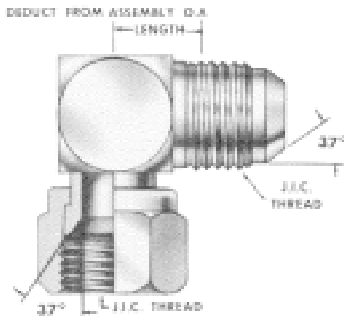

3505SW SWIVEL NUT 90° ELBOW ADAPTER Female J.I.C. Swivel to JIC Thread

SWIVEL NUT 90° ELBOW ADAPTER				ORDER INFORMATION	
TUBE O.D.	JIC THREAD	DEDUCT FROM ASS'Y O.A. LENGTH	REFERENCE	STOCK NUMBER	PRICE
1/4	7/16-20	15/32	3505SW-4	LI02490	2.75
5/16	1/2-20	17/32	3505SW-5	LI02497	3.52
3/8	9/16-18	9/16	3505SW-6	LI02495	3.02
1/2	3/4-16	11/16	3505SW-8	LI02500	3.95
5/8	7/8-14	3/4	3505SW-10	LI02505	6.78
3/4	1-1/16-12	15/16	3505SW-12	LI02510	8.13
1	1-5/16-12	1-1/32	3505SW-16	LI02520	13.88
1-1/4	1-5/8-12	1-1/4	3505SW-20	LI02525	24.10