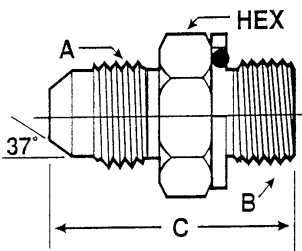

JIC MALE/BSPP MALE					ORDER INFORMATION	
A	B	C	HEX	REFERENCE	STOCK NUMBER	PRICE
9/16-18	1/4	1.25	3/4	9005-6-4	MA76250	5.07
9/16-18	3/8	1.31	7/8	9005-6-6	MA76255	6.52
9/16-18	1/2	1.51	1-1/8	9005-6-8	MA76260	9.38
3/4-16	1/2	1.67	1-1/8	9005-8-8	MA76285	8.64
1-1/16-12	3/4	1.93	1-3/8	9005-12-12	MA76355	15.04