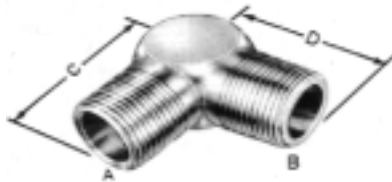

**MPE
MALE PIPE
ELBOWS**