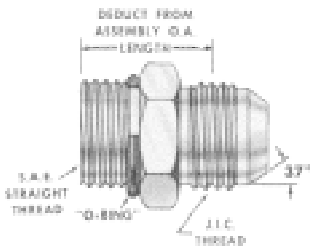

# 37° FLARE TUBE FITTINGS

HYDRAULICS

**3905 STRAIGHT BULKHEAD UNION ADAPTER**  
JIC Thread To JIC Bulkhead Thread

STRAIGHT BULKHEAD UNION				ORDER INFORMATION	
TUBE O.D.	JIC THREAD	DEDUCT FROM ASS'Y O.A. LENGTH	REFERENCE	STOCK NUMBER	PRICE
1/4	7/16-20	1-5/8	3905-4	LI03355	3.31
3/8	9/16-18	1-23/32	3905-6	LI03360	5.69
1/2	3/4-16	1-15/16	3905-8	LI03365	3.12
5/8	7/8-14	2 1/32	3905-10	LI03370	4.10
3/4	1-1/16-12	2 11/32	3905-12	LI03375	5.30
1	1-5/16-12	2 11/32	3905-16	LI03380	8.05

# 37° FLARE S.A.E. STRAIGHT THREAD TUBE FITTINGS

HYDRAULICS

**A3105 SAE STRAIGHT THREAD ADAPTER**  
SAE Straight Thread To J.I.C. Thread

SAE STRAIGHT THREAD ADAPTER				ORDER INFORMATION		
TUBE O.D.	SAE STRAIGHT THREAD	JIC THREAD	DEDUCT FROM ASS'Y O.A. LENGTH	REFERENCE	STOCK NUMBER	PRICE
1/4	7/16-20	7/16-20	5/8	A3105-4-4	LI00600	.95
1/4	1/2-20	7/16-20	5/8	A3105-4-5	LI00604	2.41
5/16	1/2-20	1/2-20	19/32	A3105-5	LI00608	1.61
3/8	9/16-18	9/16-18	11/16	A3105-6	LI00610	1.05
3/8	3/4-16	9/16-18	3/4	A3105-6-8	LI00612	1.55
1/2	3/4-16	3/4-16	13/16	A3105-8	LI00615	1.40
1/2	9/16-18	3/4-16	3/4	A3105-8-6	LI00620	1.82
1/2	7/8-14	3/4-16	15/16	A3105-8-10	LI00625	2.19
1/2	1-1/16-12	3/4-16	1-3/32	A3105-8-12	LI00626	2.97
5/8	7/8-14	7/8-14	7/8	A3105-10	LI00630	2.14
5/8	3/4-16	7/8-14	25/32	A3105-10-8	LI00632	2.26
3/4	1-1/16-12	1-1/16-12	1-5/32	A3105-12	LI00635	3.35
3/4	1-5/16-12	1-1/16-12	1-5/32	A3105-12-16	LI00640	5.28
7/8	1-3/16-12	1-3/16-12	1-5/32	A3105-14	LI00645	5.12
1	1-5/16-12	1-5/16-12	1-1/8	A3105-16	LI00650	4.39
1	1-1/16-12	1-5/16-12	1-1/8	A3105-16-12	LI00655	4.53
1-1/4	1-5/8-12	1-5/8-12	1-1/8	A3105-20	LI00660	7.36
1-1/2	1-7/8-12	1-7/8-12	1-1/8	A3105-24	LI00663	14.05