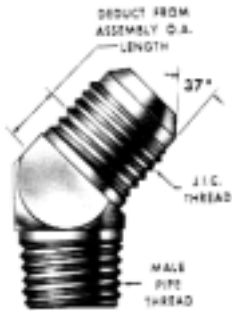

37° FLARE TUBE FITTINGS

HYDRAULICS

3355 45° ELBOW ADAPTER Male Pipe to JIC Thread

45° ELBOW ADAPTER					ORDER INFORMATION	
MALE PIPE THREAD	TUBE O.D.	JIC THREAD	DEDUCT FROM ASS'Y O.A. LENGTH	REFERENCE	STOCK NUMBER	PRICE
1/8	1/4	7/16-20	5/16	3355-4	LI01530	2.67
1/4	1/4	7/16-20	13/32	3355-4-4	LI01535	3.02
1/4	3/8	9/16-18	7/16	3355-6	LI01545	4.00
3/8	3/8	9/16-18	15/32	3355-6-6	LI01550	4.03
1/2	3/8	9/16-18	5/8	3355-6-8	LI01555	4.39
3/8	1/2	3/4-16	7/16	3355-8	LI01565	3.73
1/4	1/2	3/4-16	7/16	3355-8-4	LI01560	4.65
1/2	1/2	3/4-16	19/32	3355-8-8	LI01570	4.76
3/4	1/2	3/4-16	11/16	3355-8-12	LI01575	8.03
1/2	5/8	7/8-14	1/2	3355-10	LI01580	4.76
3/4	3/4	1-1/16-12	19/32	3355-12	LI01590	7.56
1/2	3/4	1-1/16-12	1/2	3355-12-8	LI01595	7.49
1	1	1-5/16-12	23/32	3355-16	LI01605	9.70
1-1/4	1-1/4	1-5/8-12	13/16	3355-20	LI01610	17.55
1-1/2	1-1/2	1-7/8-12	13/16	3355-24	LI01615	24.51