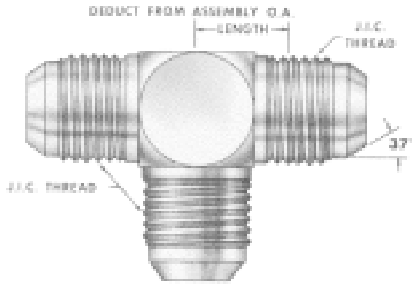

37° FLARE TUBE FITTINGS

HYDRAULICS

3705 UNION TEE ADAPTER JIC Thread All Outlets

UNION TEE ADAPTER				ORDER INFORMATION	
TUBE O.D.	JIC THREAD	DEDUCT FROM ASS'Y O.A. LENGTH	REFERENCE	STOCK NUMBER	PRICE
1/4	7/16-20	1/2	3705-4	LI02845	4.01
5/16	1/2-20	17/32	3705-5	LI02847	4.59
3/8	9/16-18	5/8	3705-6	LI02850	3.68
1/2	3/4-16	23/32	3705-8	LI02855	4.73
5/8	7/8-14	3/4	3705-10	LI02860	6.51
3/4	1-1/16-12	31/32	3705-12	LI02865	9.06
1	1-5/16-12	1-1/16	3705-16	LI02870	13.72