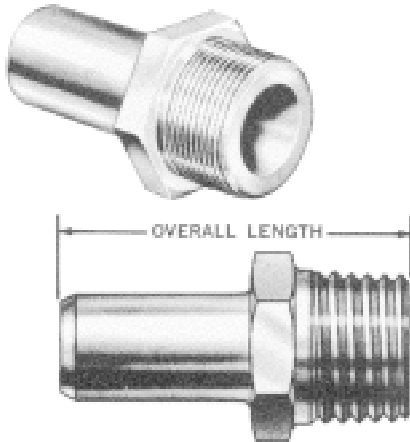

ACCESSORIES FOR O-RING SEAL FITTINGS, NIPPLE & ADAPTERS

HYDRAULICS

TPN - Tube - Pipe Nipples

TUBE PIPE NIPPLE				ORDER INFORMATION	
TUBE O.D. (in.)	MALE PIPE THREAD	OVERALL LENGTH	REFERENCE	STOCK NUMBER	PRICE
1/4	1/8	1-5/8	4TPN	LF04390	2.51
3/8	1/4	1-29/32	6TPN	LF04395	1.87
1/2	3/8	2-5/32	8TPN	LF04400	2.40
5/8	1/2	2-7/16	10TPN	LF04405	3.55
3/4	3/4	2-9/16	12TPN	LF04410	4.15
1	1	2-15/16	16TPN	LF04420	13.27
2	2	4-7/32	32TPN	LF04430	32.85