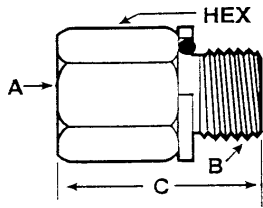

METRIC FITTINGS

HYDRAULICS

NPT FEMALE/BSPP MALE					ORDER INFORMATION	
A	B	C	HEX	REFERENCE	STOCK NUMBER	PRICE
3/8	3/8	1.46	7/8	9035-6-6	MA79885	12.37
1/2	1/2	1.77	1-1/8	9035-8-8	MA79900	15.78
3/4	3/4	1.85	1-3/8	9035-12-12	MA79925	21.11