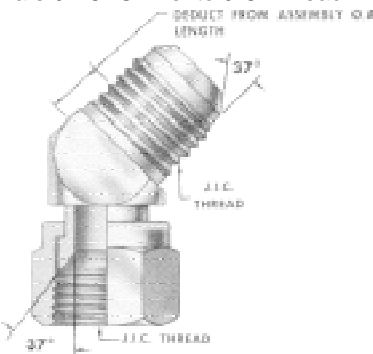

3355SW SWIVEL NUT 45° ELBOW ADAPTER Female J.I.C. Swivel to JIC Thread

SWIVEL NUT ELBOW ADAPTER				ORDER INFORMATION	
FEMALE PIPE THREAD	JIC THREAD	DEDUCT FROM ASS'Y O.A. LENGTH	REFERENCE	STOCK NUMBER	PRICE
1/4	7/16-20	5/16	3355SW-4	LI01710	3.56
5/16	1/2-20	5/16	3355SW-5	LI01712	9.23
3/8	9/16-18	7/16	3355SW-6	LI01715	3.86
1/2	3/4-16	7/16	3355SW-8	LI01720	4.62
5/8	7/8-14	1/2	3355SW-10	LI01725	6.96
3/4	1-1/16-12	19/32	3355SW-12	LI01730	8.35
1	1-5/16-12	23/32	3355SW-16	LI01735	13.61

GRAND RAPIDS

TOLL FREE 1-800-968-0188
PHONE: (616) 949-8844
FAX: (616) 949-6598

KALKASKA

TOLL FREE 1-800-355-4338
PHONE: (616) 258-4338
FAX: (616) 258-2696