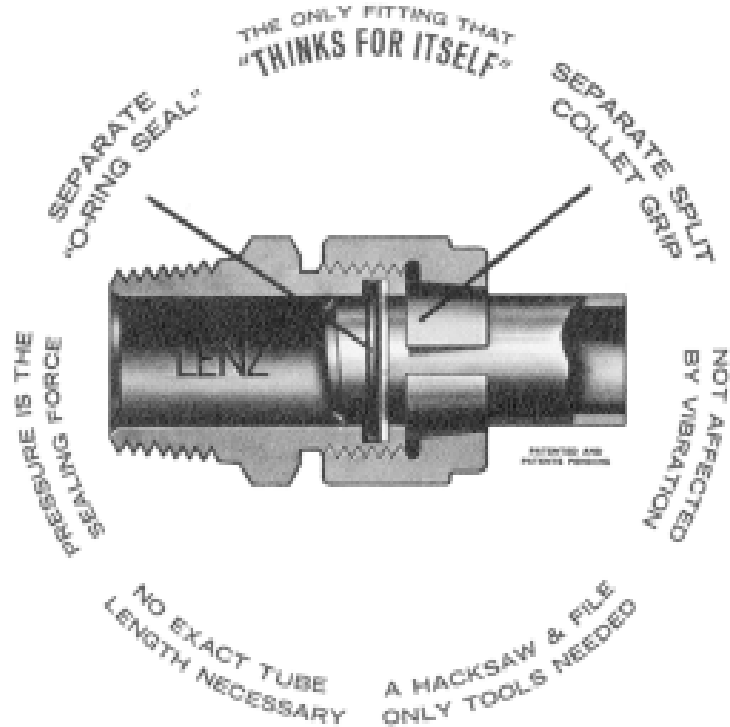

### GENERAL INFORMATION

- SEALING POWER — "O" RING" SEALS THE TUBE, THE HIGHER THE PRESSURE, THE TIGHTER THE SEAL
- SPLIT RING COLLET — GRIPS THE TUBE
- NO METAL TO METAL TUBE
- REMAINS LEAKPROOF — NO MATTER HOW OFTEN REASSEMBLED
- TEFLON BACKUP WASHER
- UNAFFECTED BY VIBRATION
- EVERY PART CAN BE REUSED
- J.I.C. APPROVED MEETS ALL S.A.E. STANDARDS