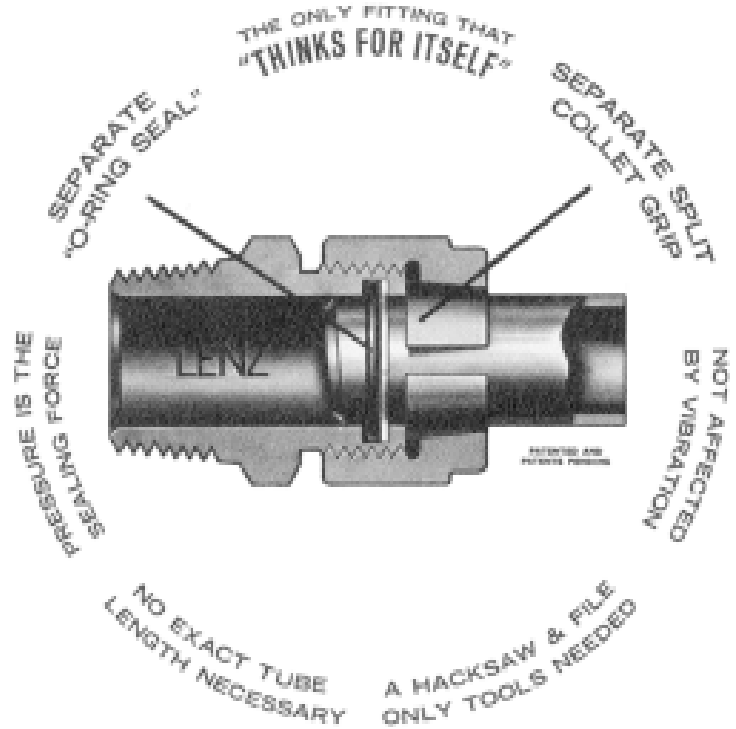

LENZ

GENERAL INFORMATION

- SEALING POWER — "O" RING" SEALS THE TUBE, THE HIGHER THE PRESSURE, THE TIGHTER THE SEAL
- SPLIT RING COLLET — GRIPS THE TUBE
- NO METAL TO METAL TUBE
- REMAINS LEAKPROOF — NO MATTER HOW OFTEN REASSEMBLED
- TEFLON BACKUP WASHER
- UNAFFECTED BY VIBRATION
- EVERY PART CAN BE REUSED
- J.I.C. APPROVED MEETS ALL S.A.E. STANDARDS

* Fittings with tube diameter bored through.

** Tube diameter bored through optional.

100 MALE CONNECTOR TUBE END MALE PIPE END			ORDER INFORMATION	
TUBE O.D.	MALE PIPE THREAD	REFERENCE	STOCK NUMBER	PRICE
1/8"	1/8"	100-2-2	LF00105	6.29
1/4"	1/8"	100-4-2	LF00110	2.35
1/4"	1/4"	100-4-4*	LF00115	2.53
5/16"	1/4"	100-5-4*	LF00120	3.19
3/8"	1/4"	100-6-4	LF00125	2.62
3/8"	1/8"	100-6-2	LF00130	3.30
3/8"	3/8"	100-6-6*	LF00135	2.64
3/8"	1/2"	100-6-8*	LF00140	3.38
1/2"	3/8"	100-8-6	LF00145	3.67
1/2"	1/4"	100-8-4	LF00150	4.19
1/2"	1/2"	100-8-8*	LF00160	3.49
1/2"	3/4"	100-8-12*	LF00165	4.45
5/8"	1/2"	100-10-8	LF00170	4.03
5/8"	3/4"	100-10-12*	LF00175	4.93
3/4"	3/4"	100-12*-12	LF00180	5.18
3/4"	1/2"	100-12-8	LF00185	5.49
7/8"	3/4"	100-14-12	LF00190	6.88
1"	1"	100-16-16**	LF00195	9.54
1"	3/4"	100-16-12	LF00200	9.18
1-1/4"	1-1/4"	100-20-20*	LF00205	14.81
1-1/2"	1-1/2"	100-24-24*	LF00210	22.23
1-1/2"	1-1/4"	100-24-20	LF00213	24.96
2	2	100-32-32	LF00215	56.53