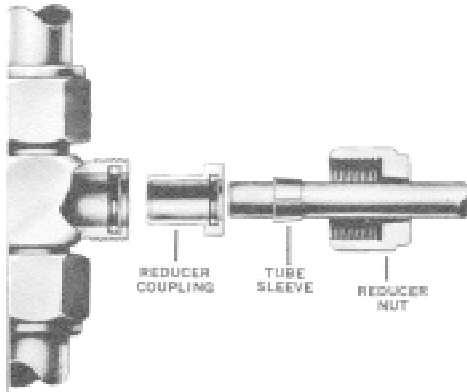

HYDRAULICS

140 "O-RING SEAL" TUBE REDUCER ADAPTERS

COMPACT

The Lenz exclusive Tube Reducer Adapter makes possible line reductions on any leg by the use of standard adapters and adapter nuts.

Note: When reducer is ordered as part of a fitting, credit will be given for the standard nut and tube sleeve which are replaced by the reducer nut and reducer tube sleeve.