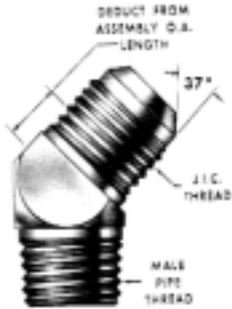

3255 FEMALE ADAPTER Female Pipe To J.I.C. Thread

FEMALE ADAPTER - FEMALE PIPE TO J.I.C. THREAD				ORDER INFORMATION	
FEMALE PIPE THREAD	TUBE O.D.	JIC THREAD	REFERENCE	STOCK NUMBER	PRICE
1/8	1/4	7/16-20	3255-4	LI01230	.84
1/4	1/4	7/16-20	3255-4-4	LI01235	1.22
1/4	5/16	1/2-20	3255-5-4	LI01237	1.94
1/4	3/8	9/16-18	3255-6	LI01240	1.17
3/8	3/8	9/16-18	3255-6-6	LI01245	1.62
3/8	1/2	3/4-16	3255-8	LI01250	1.47
1/2	1/2	3/4-16	3255-8-8	LI01255	1.47
1/2	5/8	3/8-14	3255-10	LI01260	2.85
3/4	3/4	1-1/16-12	3255-12	LI01265	4.25
1/2	3/4	1-1/16-12	3255-12-8	LI01267	5.82
3/4	7/8	1-3/16-12	3255-14	LI01270	5.64
1	1	1-5/16-12	3255-16	LI01275	6.39
3/4	1	1-5/16-12	3255-16-12	LI01277	6.39
1-1/4	1-1/4	1-5/8-12	3255-20	LI01280	13.86

GRAND RAPIDS

TOLL FREE 1-800-968-0188
PHONE: (616) 949-8844
FAX: (616) 949-6598

KALKASKA

TOLL FREE 1-800-355-4338
PHONE: (616) 258-4338
FAX: (616) 258-2696

37° FLARE TUBE FITTINGS

HYDRAULICS

3355 45° ELBOW ADAPTER Male Pipe to JIC Thread

45° ELBOW ADAPTER					ORDER INFORMATION	
MALE PIPE THREAD	TUBE O.D.	JIC THREAD	DEDUCT FROM ASS'Y O.A. LENGTH	REFERENCE	STOCK NUMBER	PRICE
1/8	1/4	7/16-20	5/16	3355-4	LI01530	2.67
1/4	1/4	7/16-20	13/32	3355-4-4	LI01535	3.02
1/4	3/8	9/16-18	7/16	3355-6	LI01545	4.00
3/8	3/8	9/16-18	15/32	3355-6-6	LI01550	4.03
1/2	3/8	9/16-18	5/8	3355-6-8	LI01555	4.39
3/8	1/2	3/4-16	7/16	3355-8	LI01565	3.73
1/4	1/2	3/4-16	7/16	3355-8-4	LI01560	4.65
1/2	1/2	3/4-16	19/32	3355-8-8	LI01570	4.76
3/4	1/2	3/4-16	11/16	3355-8-12	LI01575	8.03
1/2	5/8	7/8-14	1/2	3355-10	LI01580	4.76
3/4	3/4	1-1/16-12	19/32	3355-12	LI01590	7.56
1/2	3/4	1-1/16-12	1/2	3355-12-8	LI01595	7.49
1	1	1-5/16-12	23/32	3355-16	LI01605	9.70
1-1/4	1-1/4	1-5/8-12	13/16	3355-20	LI01610	17.55
1-1/2	1-1/2	1-7/8-12	13/16	3355-24	LI01615	24.51