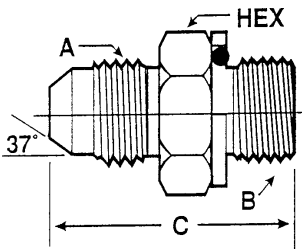

JIC MALE/BSPP MALE					ORDER INFORMATION	
A	B	C	HEX	REFERENCE	STOCK NUMBER	PRICE
9/16-18	1/4	1.25	3/4	9005-6-4	MA76250	5.07
9/16-18	3/8	1.31	7/8	9005-6-6	MA76255	6.52
9/16-18	1/2	1.51	1-1/8	9005-6-8	MA76260	9.38
3/4-16	1/2	1.67	1-1/8	9005-8-8	MA76285	8.64
1-1/16-12	3/4	1.93	1-3/8	9005-12-12	MA76355	15.04