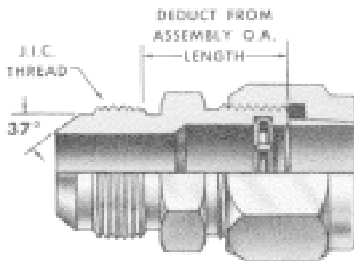

O-RING SEAL TUBE FITTINGS

HYDRAULICS

250 • FEMALE CONNECTOR
Tube end - Female Pipe End

250 FEMALE CONNECTOR TUBE END - FEMALE PIPE END			ORDER INFORMATION	
TUBE O.D. (in.)	FEMALE PIPE THREAD	REFERENCE	STOCK NUMBER	PRICE
1/4	1/4	250-4-4	LF01510	3.78
3/8	1/4	250-6-4	LF01515	4.10
3/8	3/8	250-6-6	LF01520	5.04
1/2	3/8	250-8-6	LF01530	4.76
1/2	1/4	250-8-4	LF01525	4.88
1/2	1/2	250-8-8	LF01535	5.06
5/8	1/2	250-10-8	LF01540	5.63
3/4	3/4	250-12-12	LF01545	8.03
3/4	1/2	250-12-8	LF01550	7.82
1	1	250-16-16	LF01560	12.44
1	3/4	250-16-12	LF01565	14.61
1-1/4	1-1/4	250-20-20	LF01570	22.18
1-1/2	1-1/2	250-24-24	LF01575	34.28

STP
SAE Straight Threadwith "O-ring" To Plug
Straight Thread Boss

SAE STRAIGHT THREAD PLUG			ORDER INFORMATION	
TUBE O.D. (in.)	STRAIGHT THREAD	REFERENCE	STOCK NUMBER	PRICE
1/4	7/16-20	4STP	LH03165	.91
3/8	9/16-18	6STP	LH03170	.73
1/2	3/4-16	8STP	LH03175	1.11
5/8	7/8-14	10STP	LH03180	1.72
3/4	1-1/16-12	12STP	LH03185	1.91
7/8	1-3/16-12	14STP	LH03190	2.74
1	1-5/16-12	16STP	LH03195	2.93
1-1/4	1-5/8-12	20STP	LH03200	5.16

ACCESSORIES FOR O-RING SEAL FITTINGS, NIPPLE & ADAPTERS

HYDRAULICS

TPN - Tube - Pipe Nipples

TUBE PIPE NIPPLE				ORDER INFORMATION	
TUBE O.D. (in.)	MALE PIPE THREAD	OVERALL LENGTH	REFERENCE	STOCK NUMBER	PRICE
1/4	1/8	1-5/8	4TPN	LF04390	2.51
3/8	1/4	1-29/32	6TPN	LF04395	1.87
1/2	3/8	2-5/32	8TPN	LF04400	2.40
5/8	1/2	2-7/16	10TPN	LF04405	3.55
3/4	3/4	2-9/16	12TPN	LF04410	4.15
1	1	2-15/16	16TPN	LF04420	13.27
2	2	4-7/32	32TPN	LF04430	32.85

LENZ 100-F • STRAIGHT ADAPTER

LENZ "O-RING SEAL" TUBE END TO JIC THREAD

An exclusive Lenz Adapter Fitting, offering many unusual time-saving applications. Especially useful in making swivel hose end connections to tube outlets, utilizing the patented features of "O-Ring Seal" on the tube end.