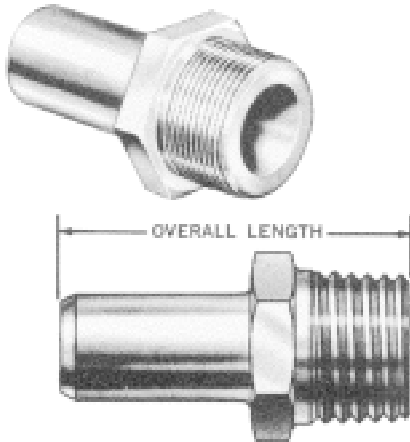

APC FEMALE CONNECTOR
SAE Straight Thread
To Female Pipe Thread

FEMALE CONNECTOR				ORDER INFORMATION	
TUBE O.D. (in.)	THREAD SIZE (in.)	FEMALE PIPE THREAD	REFERENCE	STOCK NUMBER	PRICE
1/4	7/16-20	1/8	4APC	LH00105	1.18
1/4	7/16-20	1/4	4-4APC	LH00110	1.43
5/16	1/2-20	1/8	5APC	LH00115	1.73
3/8	9/16-18	1/4	6APC	LH00120	1.43
1/2	3/4-16	3/8	8APC	LH00125	1.94
1/2	3/4-16	1/4	8-4APC	LH00130	1.94
1/2	3/4-16	1/2	8-8APC	LH00135	2.40
5/8	7/8-14	1/2	10APC	LH00140	2.37
5/8	7/8-14	1/4	10-4APC	LH00145	2.23
5/8	7/8-14	3/8	10-6APC	LH00150	2.44
5/8	7/8-14	3/4	10-12APC	LH00155	4.81
3/4	1-1/16-2	3/4	12APC	LH00160	3.44
3/4	1-1/16-12	1/2	12-8APC	LH00165	3.53
7/8	1-3/16-12	3/4	14APC	LH00170	4.81
1	1-5/16-12	1	16APC	LH00180	5.41
1	1-5/16-12	1/2	16-8APC	LH00185	16.18
1	1-5/8-12	3/4	16-12APC	LH00190	4.64
1-1/4	1-5/8-12	1-1/4	20APC	LH00195	11.48
1-1/4	1-5/8-12	3/4	20-12APC	LH00198	7.40
1-1/4	1-5/8-12	1	20-16APC	LH00200	8.71
1-1/2	1-7/8-12	1-1/2	24APC	LH00205	18.63

STP
SAE Straight Threadwith "O-ring" To Plug
Straight Thread Boss

SAE STRAIGHT THREAD PLUG			ORDER INFORMATION	
TUBE O.D. (in.)	STRAIGHT THREAD	REFERENCE	STOCK NUMBER	PRICE
1/4	7/16-20	4STP	LH03165	.91
3/8	9/16-18	6STP	LH03170	.73
1/2	3/4-16	8STP	LH03175	1.11
5/8	7/8-14	10STP	LH03180	1.72
3/4	1-1/16-12	12STP	LH03185	1.91
7/8	1-3/16-12	14STP	LH03190	2.74
1	1-5/16-12	16STP	LH03195	2.93
1-1/4	1-5/8-12	20STP	LH03200	5.16

ACCESSORIES FOR O-RING SEAL FITTINGS, NIPPLE & ADAPTERS

HYDRAULICS

TPN - Tube - Pipe Nipples

TUBE PIPE NIPPLE				ORDER INFORMATION	
TUBE O.D. (in.)	MALE PIPE THREAD	OVERALL LENGTH	REFERENCE	STOCK NUMBER	PRICE
1/4	1/8	1-5/8	4TPN	LF04390	2.51
3/8	1/4	1-29/32	6TPN	LF04395	1.87
1/2	3/8	2-5/32	8TPN	LF04400	2.40
5/8	1/2	2-7/16	10TPN	LF04405	3.55
3/4	3/4	2-9/16	12TPN	LF04410	4.15
1	1	2-15/16	16TPN	LF04420	13.27
2	2	4-7/32	32TPN	LF04430	32.85