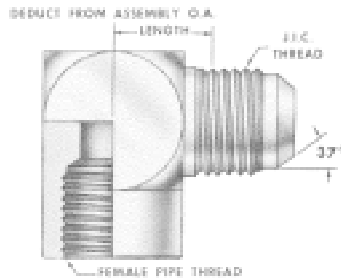

3405 MALE ELBOW ADAPTER Male Pipe to JIC Thread

90° MALE ELBOW ADAPTER					ORDER INFORMATION		
MALE PIPE THREAD	TUBE O.D.	JIC THREAD	C	DEDUCT FROM ASS'Y O.A. LENGTH	REFERENCE	STOCK NUMBER	PRICE
1/8	1/4	7/16-20	25/32	15/32	3405-4	LI01840	1.94
1/4	1/4	7/16-20	1-1/16	19/32	3405-4-4	LI01845	2.99
3/8	1/4	7/16-20	1-3/16	21/32	3405-4-6	LI01850	3.15
1/4	5/16	1/2-20	1-1/16	19/32	3405-5-4	LI01855	2.50
1/4	3/8	9/16-18	1-3/16	19/32	3405-6	LI01860	2.39
1/8	3/8	9/16-18	7/8	9/16	3405-6-2	LI01863	2.50
3/8	3/8	9/16-18	1-3/16	23/32	3405-6-6	LI01865	3.12
1/2	3/8	9/16-18	1-7/16	27/32	3405-6-8	LI01870	3.83
3/8	1/2	3/4-16	1-7/32	23/32	3405-8	LI01880	3.30
1/4	1/2	3/4-16	1-5/32	23/32	3405-8-4	LI01875	4.17
1/2	1/2	3/4-16	1-7/16	7/8	3405-8-8	LI01885	3.76
3/4	1/2	3/4-16	1-9/16	31/32	3405-8-12	LI01890	5.67
1/2	5/8	7/8-14	1-15/32	25/32	3405-10	LI01895	4.20
3/4	5/8	7/8-14	1-9/16	29/32	3405-10-12	LI01900	6.10
3/4	3/4	1-1/16-12	1-19/32	31/32	3405-12	LI01910	5.94
1/2	3/4	1-1/16-12	1-9/16	15/16	3405-12-8	LI01905	6.34
3/4	7/8	1-3/16-12	1-5/8	1-1/32	3405-14	LI01915	9.04
1	1	1-5/16-12	1-31/32	1-1/16	3405-16	LI01920	9.76
3/4	1	1-5/16-12	1-23/32	1-1/16	3405-16-12	LI01925	9.76
1-1/4	1-1/4	1-5/8-12	2-3/8	1-1/4	3405-20	LI01930	16.96
1-1/2	1-1/2	1-7/8-12	2-5/8	1-13/32	3405-24	LI01935	23.97
1-1/4	1-1/2	1-7/8-12	2-2/2	1-13/32	3405-24-20	LI01938	27.91
2	2	2-1/2-12	3	1-13/16	3405-32	LI01940	51.83

FEMALE ELBOW ADAPTER					ORDER INFORMATION	
FEMALE PIPE THREAD	TUBE O.D.	JIC THREAD	DEDUCT FROM ASS'Y O.A. LENGTH	REFERENCE	STOCK NUMBER	PRICE
1/4	1/4	7/16-20	3/4	3455-4-4	LI02210	3.02
1/4	3/8	9/16-18	25/32	3455-6-4	LI02215	2.93
3/8	3/8	9/16-18	27/32	3455-6-6	LI02220	3.71
3/8	1/2	3/4-16	7/8	3455-8-6	LI02225	4.01
1/2	1/2	3/4-16	7/8	3455-8-8	LI02230	5.34
3/4	3/4	1-1/16-12	1-7/32	3455-12-12	LI02240	9.06
1	1	1-5/16-12	1-13/32	3455-16	LI02250	14.04