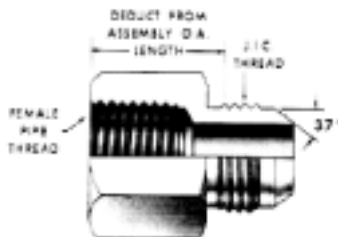

KALKASKA

TOLL FREE 1-800-355-4338
PHONE: (616) 258-4338
FAX: (616) 258-2696

37° FLARE TUBE FITTINGS

HYDRAULICS

3105 MALE ADAPTER Male Pipe To J.I.C. Thread

MALE ADAPTER - MALE PIPE TO J.I.C. THREAD				ORDER INFORMATION	
MALE PIPE THREAD	TUBE O.D.	JIC THREAD	REFERENCE	STOCK NUMBER	PRICE
1/8	1/4	7/16-20	3105-4	LI00379	.81
1/4	1/4	7/16-20	3105-4-4	LI00380	.73
3/8	1/4	7/16-20	3105-4-6	LI00385	1.31
1/8	5/16	1/2-20	3105-5	LI00390	1.01
1/4	5/16	1/2-20	3105-5-4	LI00395	1.27
1/4	3/8	9/16-18	3105-6	LI00400	.84
1/8	3/8	9/16-18	3105-6-2	LI00402	.93
3/8	3/8	9/16-18	3105-6-6	LI00405	1.01
1/2	3/8	9/16-18	3105-6-8	LI00410	1.35
3/8	1/2	3/4-16	3105-8	LI00415	1.00
1/4	1/2	3/4-16	3105-8-4	LI00420	1.35
1/2	1/2	3/4-16	3105-8-8	LI00425	1.40
3/4	1/2	3/4-16	3105-8-12	LI00430	2.38
1/2	5/8	7/8-14	3105-10	LI00435	1.85
3/4	5/8	7/8-14	3105-10-12	LI00440	2.38
3/4	3/4	1-1/16-12	3105-12	LI00445	2.18
1/2	3/4	1-1/16-12	3105-12-8	LI00455	2.33
1	3/4	1-1/16-12	3105-12-16	LI00460	3.56
3/4	7/8	1-3/16-12	3105-14	LI00465	3.82
1	1	1-5/16-12	3105-16	LI00470	3.37
3/4	1	1-5/16-12	3105-16-12	LI00475	3.59
1-1/4	1-1/4	1-5/8-12	3105-20	LI00480	6.05
1	1-1/4	1-5/8-12	3105-20-16	LI00485	7.69
1-1/2	1-1/2	1-7/8-12	3105-24	LI00490	10.83
2	2	2-1/2-12	3105-32	LI00495	25.02

3255 FEMALE ADAPTER Female Pipe To J.I.C. Thread

FEMALE ADAPTER - FEMALE PIPE TO J.I.C. THREAD				ORDER INFORMATION	
FEMALE PIPE THREAD	TUBE O.D.	JIC THREAD	REFERENCE	STOCK NUMBER	PRICE
1/8	1/4	7/16-20	3255-4	LI01230	.84
1/4	1/4	7/16-20	3255-4-4	LI01235	1.22
1/4	5/16	1/2-20	3255-5-4	LI01237	1.94
1/4	3/8	9/16-18	3255-6	LI01240	1.17
3/8	3/8	9/16-18	3255-6-6	LI01245	1.62
3/8	1/2	3/4-16	3255-8	LI01250	1.47
1/2	1/2	3/4-16	3255-8-8	LI01255	1.47
1/2	5/8	3/8-14	3255-10	LI01260	2.85
3/4	3/4	1-1/16-12	3255-12	LI01265	4.25
1/2	3/4	1-1/16-12	3255-12-8	LI01267	5.82
3/4	7/8	1-3/16-12	3255-14	LI01270	5.64
1	1	1-5/16-12	3255-16	LI01275	6.39
3/4	1	1-5/16-12	3255-16-12	LI01277	6.39
1-1/4	1-1/4	1-5/8-12	3255-20	LI01280	13.86