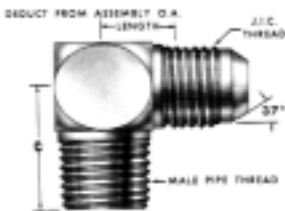

3405 MALE ELBOW ADAPTER Male Pipe to JIC Thread

90° MALE ELBOW ADAPTER					ORDER INFORMATION		
MALE PIPE THREAD	TUBE O.D.	JIC THREAD	C	DEDUCT FROM ASS'Y O.A. LENGTH	REFERENCE	STOCK NUMBER	PRICE
1/8	1/4	7/16-20	25/32	15/32	3405-4	LI01840	1.94
1/4	1/4	7/16-20	1-1/16	19/32	3405-4-4	LI01845	2.99
3/8	1/4	7/16-20	1-3/16	21/32	3405-4-6	LI01850	3.15
1/4	5/16	1/2-20	1-1/16	19/32	3405-5-4	LI01855	2.50
1/4	3/8	9/16-18	1-3/16	19/32	3405-6	LI01860	2.39
1/8	3/8	9/16-18	7/8	9/16	3405-6-2	LI01863	2.50
3/8	3/8	9/16-18	1-3/16	23/32	3405-6-6	LI01865	3.12
1/2	3/8	9/16-18	1-7/16	27/32	3405-6-8	LI01870	3.83
3/8	1/2	3/4-16	1-7/32	23/32	3405-8	LI01880	3.30
1/4	1/2	3/4-16	1-5/32	23/32	3405-8-4	LI01875	4.17
1/2	1/2	3/4-16	1-7/16	7/8	3405-8-8	LI01885	3.76
3/4	1/2	3/4-16	1-9/16	31/32	3405-8-12	LI01890	5.67
1/2	5/8	7/8-14	1-15/32	25/32	3405-10	LI01895	4.20
3/4	5/8	7/8-14	1-9/16	29/32	3405-10-12	LI01900	6.10
3/4	3/4	1-1/16-12	1-19/32	31/32	3405-12	LI01910	5.94
1/2	3/4	1-1/16-12	1-9/16	15/16	3405-12-8	LI01905	6.34
3/4	7/8	1-3/16-12	1-5/8	1-1/32	3405-14	LI01915	9.04
1	1	1-5/16-12	1-31/32	1-1/16	3405-16	LI01920	9.76
3/4	1	1-5/16-12	1-23/32	1-1/16	3405-16-12	LI01925	9.76
1-1/4	1-1/4	1-5/8-12	2-3/8	1-1/4	3405-20	LI01930	16.96
1-1/2	1-1/2	1-7/8-12	2-5/8	1-13/32	3405-24	LI01935	23.97
1-1/4	1-1/2	1-7/8-12	2-2/2	1-13/32	3405-24-20	LI01938	27.91
2	2	2-1/2-12	3	1-13/16	3405-32	LI01940	51.83

GRAND RAPIDS

TOLL FREE 1-800-968-0188
PHONE: (616) 949-8844
FAX: (616) 949-6598

KALKASKA

TOLL FREE 1-800-355-4338
PHONE: (616) 258-4338
FAX: (616) 258-2696