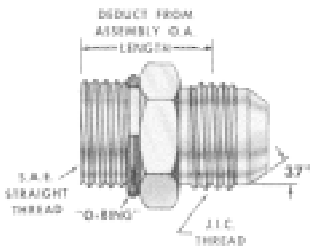

37° FLARE TUBE FITTINGS

HYDRAULICS

3905 STRAIGHT BULKHEAD UNION ADAPTER
JIC Thread To JIC Bulkhead Thread

STRAIGHT BULKHEAD UNION				ORDER INFORMATION	
TUBE O.D.	JIC THREAD	DEDUCT FROM ASS'Y O.A. LENGTH	REFERENCE	STOCK NUMBER	PRICE
1/4	7/16-20	1-5/8	3905-4	LI03355	3.31
3/8	9/16-18	1-23/32	3905-6	LI03360	5.69
1/2	3/4-16	1-15/16	3905-8	LI03365	3.12
5/8	7/8-14	2 1/32	3905-10	LI03370	4.10
3/4	1-1/16-12	2 11/32	3905-12	LI03375	5.30
1	1-5/16-12	2 11/32	3905-16	LI03380	8.05

37° FLARE S.A.E. STRAIGHT THREAD TUBE FITTINGS

HYDRAULICS

A3105 SAE STRAIGHT THREAD ADAPTER
SAE Straight Thread To J.I.C. Thread

SAE STRAIGHT THREAD ADAPTER				ORDER INFORMATION		
TUBE O.D.	SAE STRAIGHT THREAD	JIC THREAD	DEDUCT FROM ASS'Y O.A. LENGTH	REFERENCE	STOCK NUMBER	PRICE
1/4	7/16-20	7/16-20	5/8	A3105-4-4	LI00600	.95
1/4	1/2-20	7/16-20	5/8	A3105-4-5	LI00604	2.41
5/16	1/2-20	1/2-20	19/32	A3105-5	LI00608	1.61
3/8	9/16-18	9/16-18	11/16	A3105-6	LI00610	1.05
3/8	3/4-16	9/16-18	3/4	A3105-6-8	LI00612	1.55
1/2	3/4-16	3/4-16	13/16	A3105-8	LI00615	1.40
1/2	9/16-18	3/4-16	3/4	A3105-8-6	LI00620	1.82
1/2	7/8-14	3/4-16	15/16	A3105-8-10	LI00625	2.19
1/2	1-1/16-12	3/4-16	1-3/32	A3105-8-12	LI00626	2.97
5/8	7/8-14	7/8-14	7/8	A3105-10	LI00630	2.14
5/8	3/4-16	7/8-14	25/32	A3105-10-8	LI00632	2.26
3/4	1-1/16-12	1-1/16-12	1-5/32	A3105-12	LI00635	3.35
3/4	1-5/16-12	1-1/16-12	1-5/32	A3105-12-16	LI00640	5.28
7/8	1-3/16-12	1-3/16-12	1-5/32	A3105-14	LI00645	5.12
1	1-5/16-12	1-5/16-12	1-1/8	A3105-16	LI00650	4.39
1	1-1/16-12	1-5/16-12	1-1/8	A3105-16-12	LI00655	4.53
1-1/4	1-5/8-12	1-5/8-12	1-1/8	A3105-20	LI00660	7.36
1-1/2	1-7/8-12	1-7/8-12	1-1/8	A3105-24	LI00663	14.05