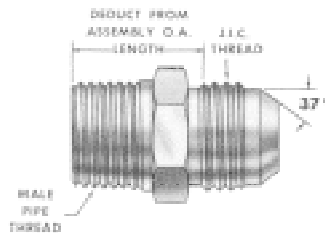

KALKASKA

TOLL FREE 1-800-355-4338
PHONE: (616) 258-4338
FAX: (616) 258-2696

37° FLARE TUBE FITTINGS

HYDRAULICS

3105 MALE ADAPTER Male Pipe To J.I.C. Thread

MALE ADAPTER - MALE PIPE TO J.I.C. THREAD				ORDER INFORMATION	
MALE PIPE THREAD	TUBE O.D.	JIC THREAD	REFERENCE	STOCK NUMBER	PRICE
1/8	1/4	7/16-20	3105-4	LI00379	.81
1/4	1/4	7/16-20	3105-4-4	LI00380	.73
3/8	1/4	7/16-20	3105-4-6	LI00385	1.31
1/8	5/16	1/2-20	3105-5	LI00390	1.01
1/4	5/16	1/2-20	3105-5-4	LI00395	1.27
1/4	3/8	9/16-18	3105-6	LI00400	.84
1/8	3/8	9/16-18	3105-6-2	LI00402	.93
3/8	3/8	9/16-18	3105-6-6	LI00405	1.01
1/2	3/8	9/16-18	3105-6-8	LI00410	1.35
3/8	1/2	3/4-16	3105-8	LI00415	1.00
1/4	1/2	3/4-16	3105-8-4	LI00420	1.35
1/2	1/2	3/4-16	3105-8-8	LI00425	1.40
3/4	1/2	3/4-16	3105-8-12	LI00430	2.38
1/2	5/8	7/8-14	3105-10	LI00435	1.85
3/4	5/8	7/8-14	3105-10-12	LI00440	2.38
3/4	3/4	1-1/16-12	3105-12	LI00445	2.18
1/2	3/4	1-1/16-12	3105-12-8	LI00455	2.33
1	3/4	1-1/16-12	3105-12-16	LI00460	3.56
3/4	7/8	1-3/16-12	3105-14	LI00465	3.82
1	1	1-5/16-12	3105-16	LI00470	3.37
3/4	1	1-5/16-12	3105-16-12	LI00475	3.59
1-1/4	1-1/4	1-5/8-12	3105-20	LI00480	6.05
1	1-1/4	1-5/8-12	3105-20-16	LI00485	7.69
1-1/2	1-1/2	1-7/8-12	3105-24	LI00490	10.83
2	2	2-1/2-12	3105-32	LI00495	25.02